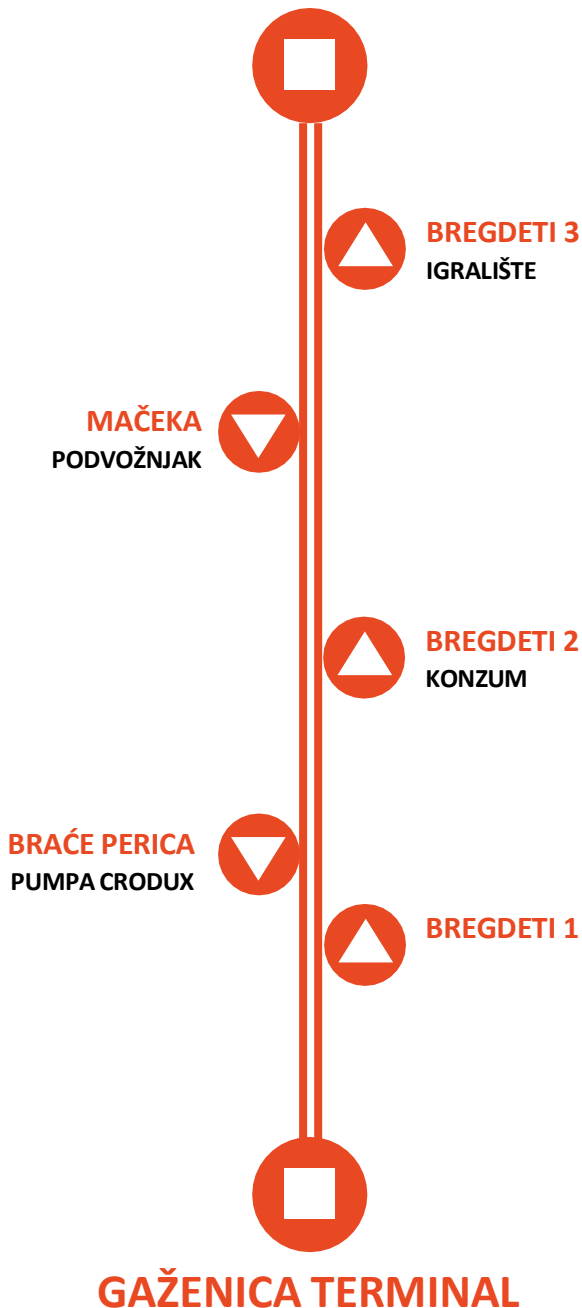

Između stanica oko 3 min. App. betweenstations

AUTOBUSNI KOLODVOR

9A

GAŽENICA (TRAJEKTNA LUKA)

POLASCI RADNIM DANOM I SUBOTOM
DEPARTURES – WORKING DAYS AND SATURDAYS

POLAZAK IZ / FROM

KOLODVOR

05:40 06:00 06:50
07:15 07:35 08:15
09:15 10:15 11:15
12:15 13:15 13:50
14:30 15:15 16:20
17:40 19:05 20:30
22:15

POLAZAK IZ / FROM

GAŽENICA

06:10 06:40 07:25
07:45 08:45 09:45
10:55 11:55 12:55
13:40 14:00 15:00
15:55 16:30 17:50
19:10 20:40 22:30

POLASCI NEDJELJOM I PRAZNIKOM
DEPARTURES – SUNDAYS AND HOLIDAYS

KOLODVOR

06:00 06:50 07:15
07:35 08:15 09:15
10:15 11:15 12:15
13:15 13:50 14:30
15:15 16:20 17:40
19:05 20:30 22:15

GAŽENICA

06:10 06:40 07:25
07:45 08:45 09:45
10:55 11:55 12:55
13:40 14:00 15:00
15:55 16:30 17:50
19:10 20:40 22:30