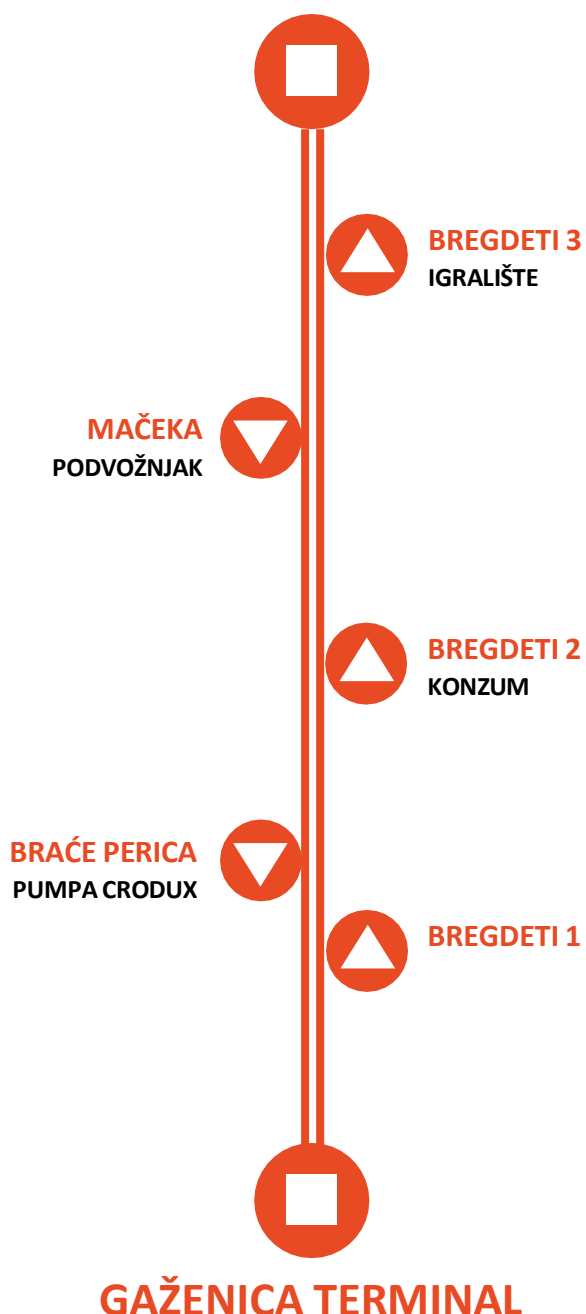

Između stanica oko 3 min. App. betweenstations

AUTOBUSNI KOLODVOR

9A

GAŽENICA (TRAJEKTNA LUKA)

POLASCI RADNIM DANOM I SUBOTOM

DEPARTURES – WORKING DAYS AND SATURDAYS

POLAZAK IZ / FROM

KOLODVOR

05:40 06:00 06:50
07:15 07:35 08:15
09:15 10:15 11:15
12:15 13:15 13:50
14:30 15:15 16:20
17:40 19:05 20:30
22:15

POLAZAK IZ / FROM

GAŽENICA

06:10 06:40 07:25
07:45 08:45 09:45
10:55 11:20 12:55
13:25 14:00 15:00
15:55 16:30 17:50
19:10 20:40 22:30

POLASCI NEDJELJOM I PRAZNIKOM

DEPARTURES – SUNDAYS AND HOLIDAYS

KOLODVOR

06:00 06:50 07:15
09:15 11:15 13:15
13:50 14:30 15:15
16:20 17:40 19:05
20:30 22:40

GAŽENICA

06:10 06:40 07:25
08:45 10:55 11:20
12:45 14:00 14:55
15:55 16:30 17:50
19:10 20:40 23:00