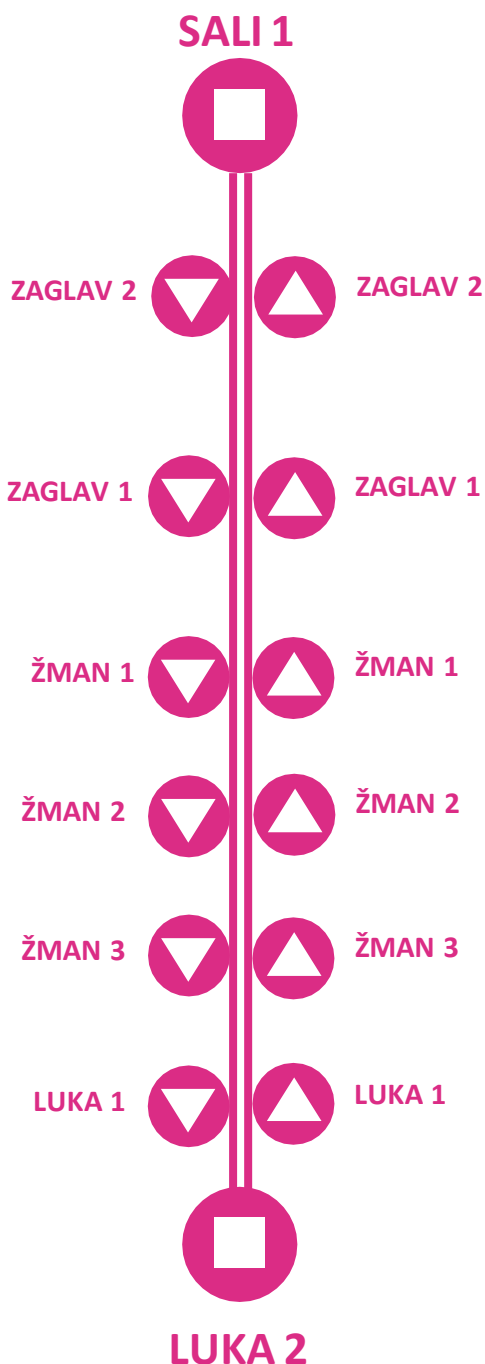

# 202

SALI – ZAGLAV- LUKA

POLASCI RADNIM DANOM I SUBOTOM  
 DEPARTURES – WORKING DAYS AND SATURDAYS

**ZAGLAV**

06:40 11:45 16:20  
 20:45

**LUKA**

06:15 11:30 16:10  
 20:30

**SALI**

11:00

**LUKA**

07:25

POLASCI NEDJELJOM I BLAGDANOM  
 DEPARTURES – SUNDAYS AND HOLIDAYS

**ZAGLAV**

09:00 17:30 19:15

**LUKA**

08:45 17:15 19:00