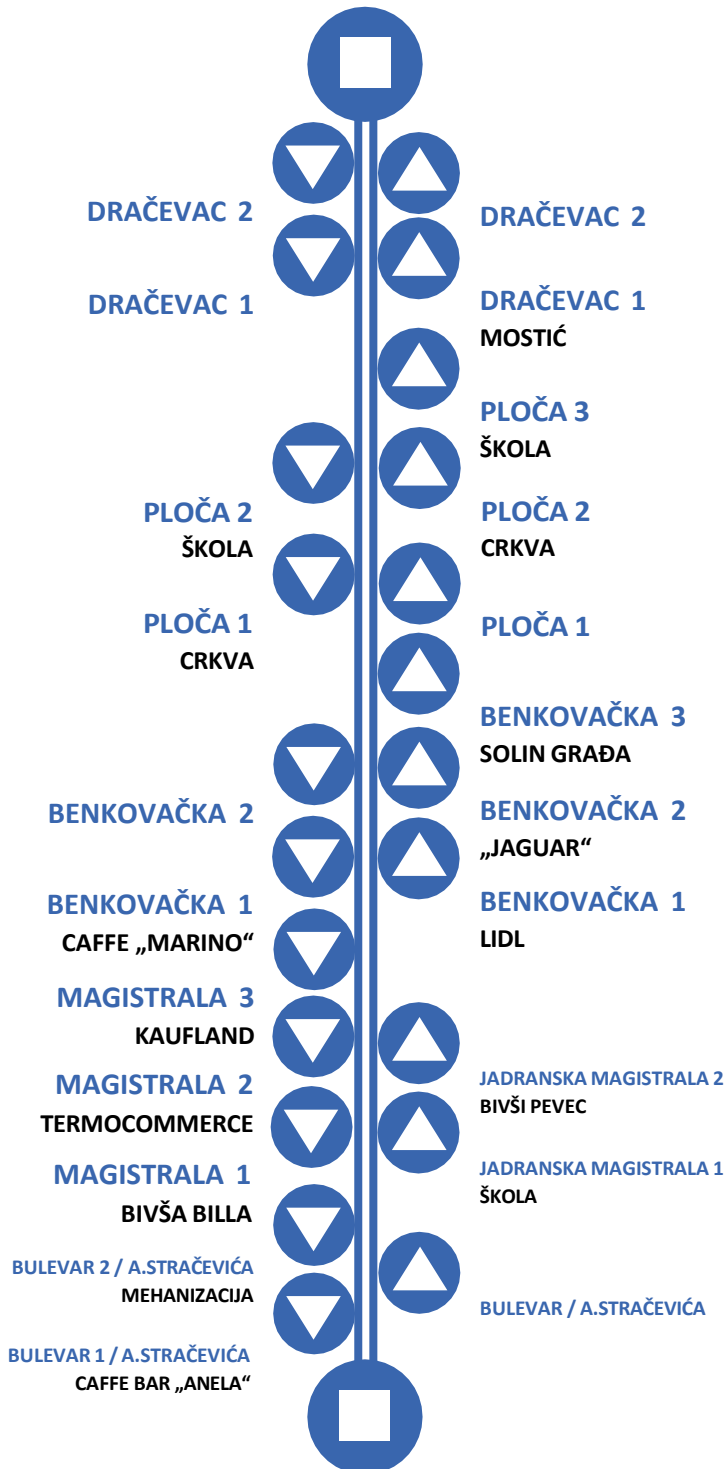

Između stanica oko 3 min. App. between stations

**DRAČEVAC 3
(CRKVA)**

AUTOBUSNI KOLODVOR
**1B
DRAČEVAC**
**POLASCI RADNIM DANOM
DEPARTURES – WORKING DAYS**

KOLODVOR			DRAČEVAC		
		05:15			05:30
05:45	06:45	07:15	06:00	06:30	07:00
07:45	08:20	09:00	07:30	08:00	08:40
09:40	10:20	11:00	09:20	10:00	10:40
11:40	12:20	13:00	11:20	12:00	12:40
13:40	14:20	15:00	13:20	14:00	14:40
15:40	16:20	17:00	15:20	16:00	16:40
17:40	18:20	19:15	17:20	18:00	18:40
19:45	20:15	20:45	19:30	20:00	20:30
21:45	22:45		21:00	22:00	

**POLASCI SUBOTOM NEDJELJOM I BLAGDANOM
DEPARTURES – SATURDAYS SUNDAYS AND HOLIDAYS**

KOLODVOR			DRAČEVAC		
06:45	07:45	09:00	06:00	07:00	08:00
10:20	11:40	13:00	09:20	10:40	12:00
14:20	15:40	17:00	13:20	14:40	16:00
18:20	19:40	21:00	17:20	18:40	20:00
22:20			21:20	22:40	