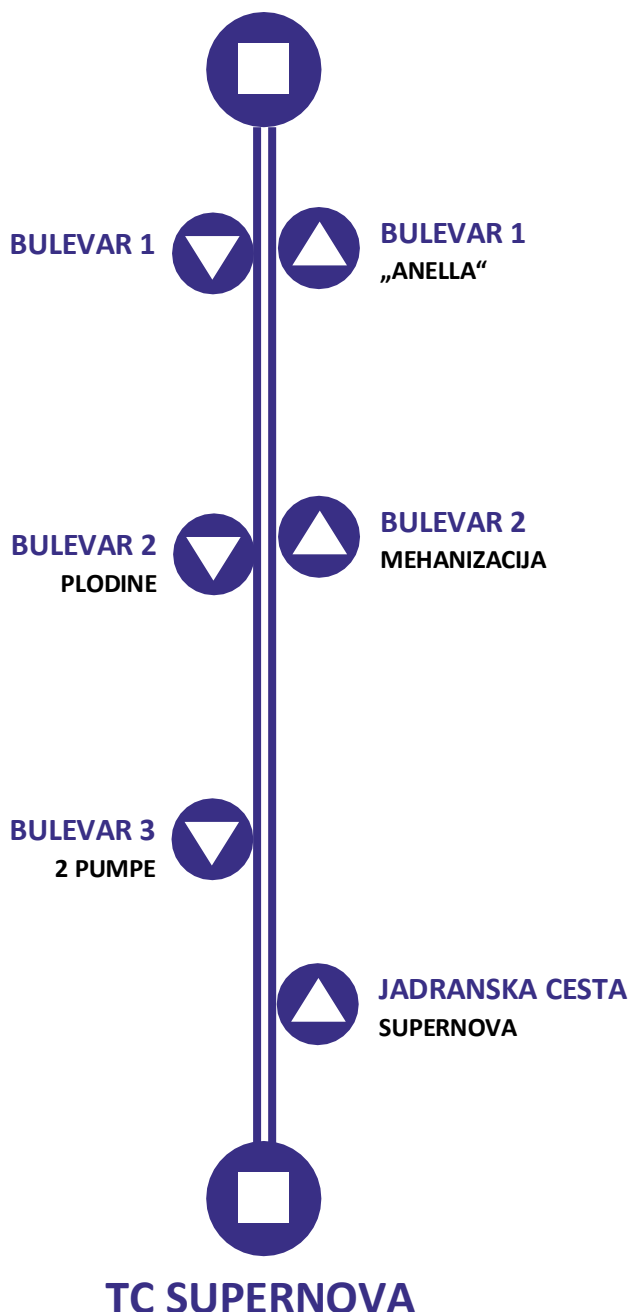

Između stanica oko 3 min. App. Between stations

# 11B

### KOLODVOR

#### POLASCI SUBOTOM NEDJELJOM I BLAGDANOM DEPARTURES – SATURDAYS SUNDAYS AND HOLIDAYS

KOLODVOR			SUPERNOVA		
07:45	08:45	09:45	07:20	08:00	09:00
10:45	11:45	12:45	10:00	11:00	12:00
13:50	15:50	17:50	13:00	14:05	16:00
19:15			18:00	19:30	21:10