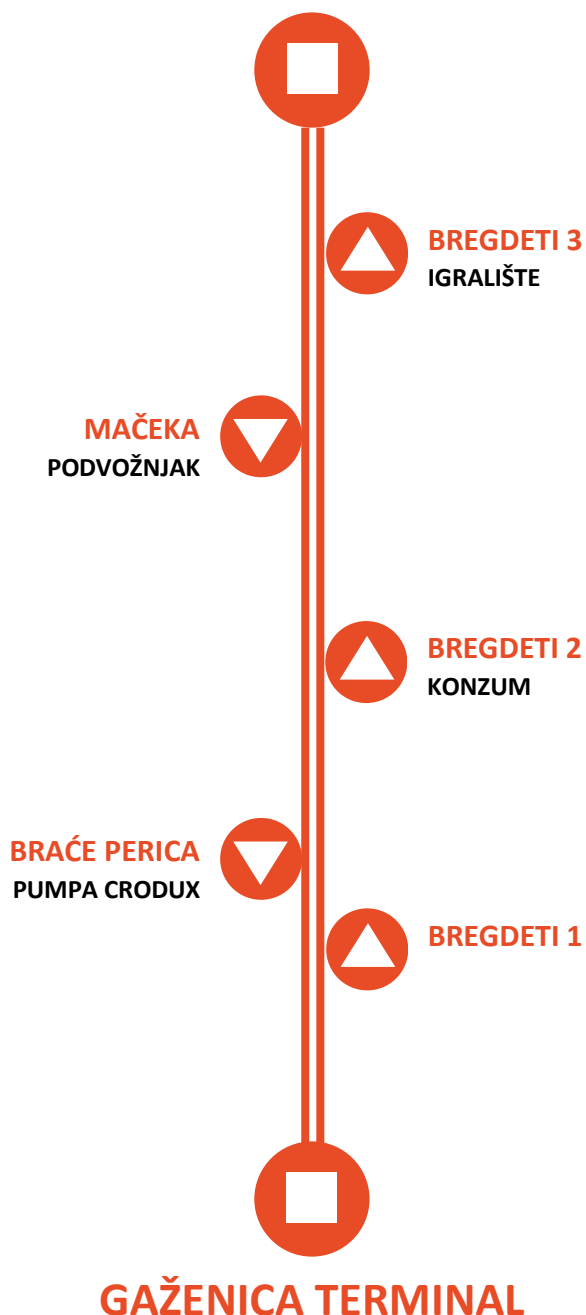

Između stanica oko 3 min. App. betweenstations

AUTOBUSNI KOLODVOR

9A

GAŽENICA (TRAJEKTNA LUKA)

 POLASCI RADNIM DANOM
 DEPARTURES – WORKING DAYS

POLAZAK IZ / FROM KOLODVOR			POLAZAK IZ / FROM GAŽENICA		
05:40	06:00	06:50	06:10	06:40	07:25
07:15	07:35	08:15	07:45	08:45	09:45
09:15	10:15	11:15	10:55	11:20	12:00
11:50	12:35	13:15	12:45	13:25	14:00
13:50	14:30	15:15	15:00	15:55	16:30
16:20	17:40	19:05	17:50	19:10	20:40
20:30	21:30	22:40	21:45	23:00	

 POLASCI SUBOTOM NEDJELJOM I PRAZNIKOM
 DEPARTURES – SATURDAYS SUNDAYS AND HOLIDAYS

KOLODVOR			GAŽENICA		
06:00	06:50	07:15	06:10	06:40	07:25
07:35	08:15	09:15	07:45	08:45	09:45
10:15	11:15	11:50	10:55	11:20	12:00
13:15	13:50	14:30	12:45	13:25	14:00
15:15	16:20	17:40	15:00	15:55	16:30
19:05	20:30	21:30	17:50	19:10	20:40
22:40			21:45	23:00	