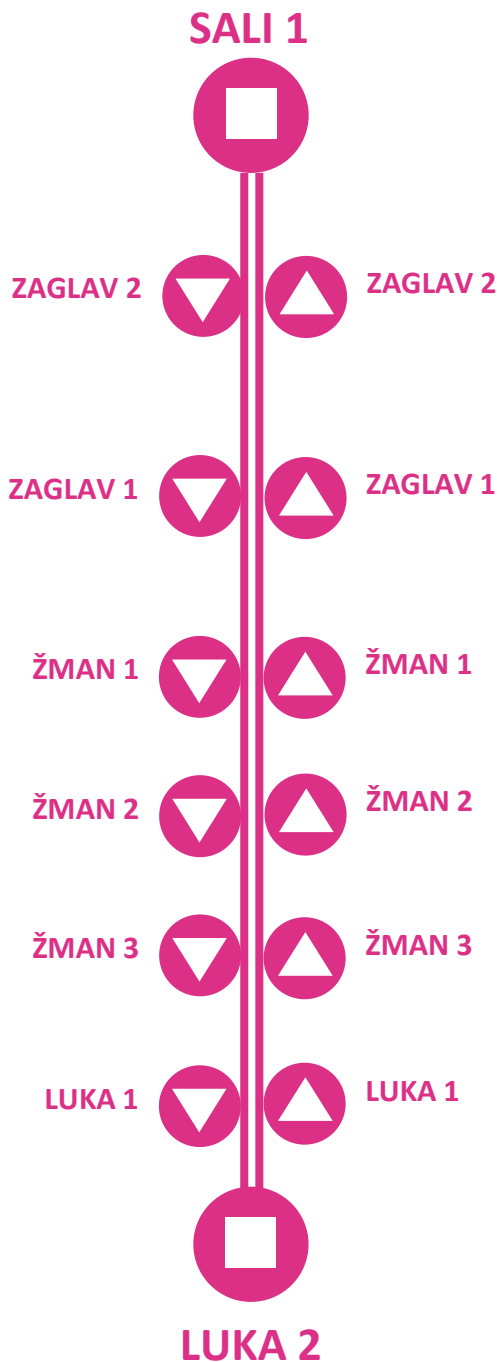

VRIJEDI OD 01.09.2024

202

SALI – ZAGLAV - LUKA

 POLASCI RADNIM DANOM I SUBOTOM
 DEPARTURES – WORKING DAYS AND SATURDAYS

ZAGLAV

 06:45 12:00 16:30
 21:00

LUKA

 06:20 11:30 15:30
 20:30

SALI

11:00

LUKA

07:30

 POLASCI NEDJELJOM I BLAGDANOM
 DEPARTURES – SUNDAYS AND HOLIDAYS

ZAGLAV

09:15 17:45 19:30

LUKA

08:45 17:15 19:00