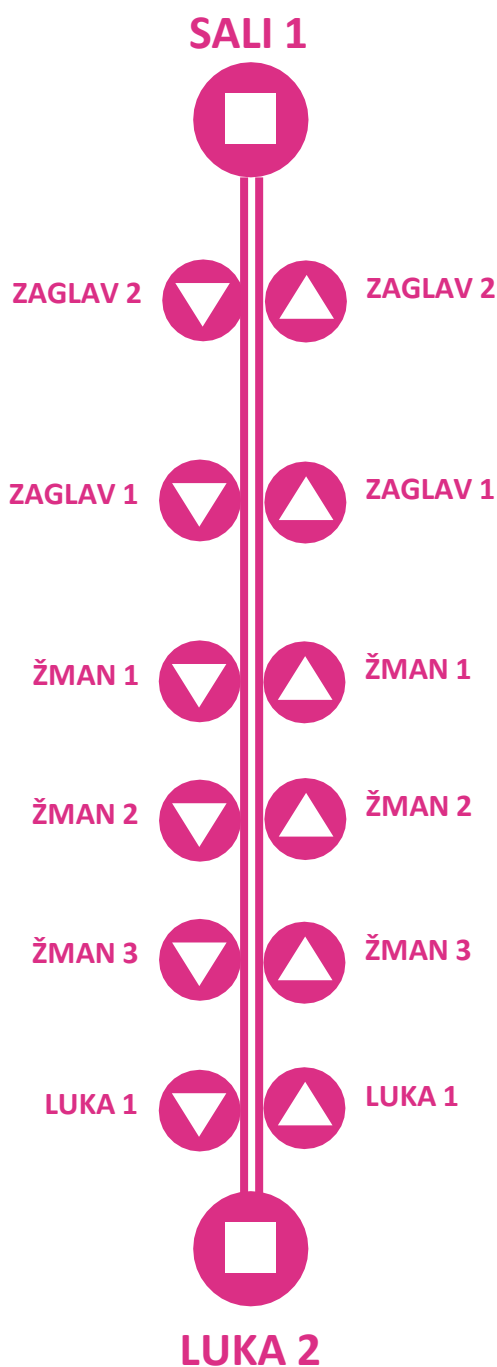

VRIJEDI OD 06.09.2024

202

SALI – ZAGLAV - LUKA

 POLASCI RADNIM DANOM I SUBOTOM
 DEPARTURES – WORKING DAYS AND SATURDAYS

ZAGLAV

 06:45 12:00 16:00
 21:00

LUKA

 06:20 11:30 15:30
 20:30

SALI

11:00

LUKA

07:40

 POLASCI NEDJELJOM I BLAGDANOM
 DEPARTURES – SUNDAYS AND HOLIDAYS

ZAGLAV

09:15 17:45 19:30

LUKA

08:45 17:15 19:00