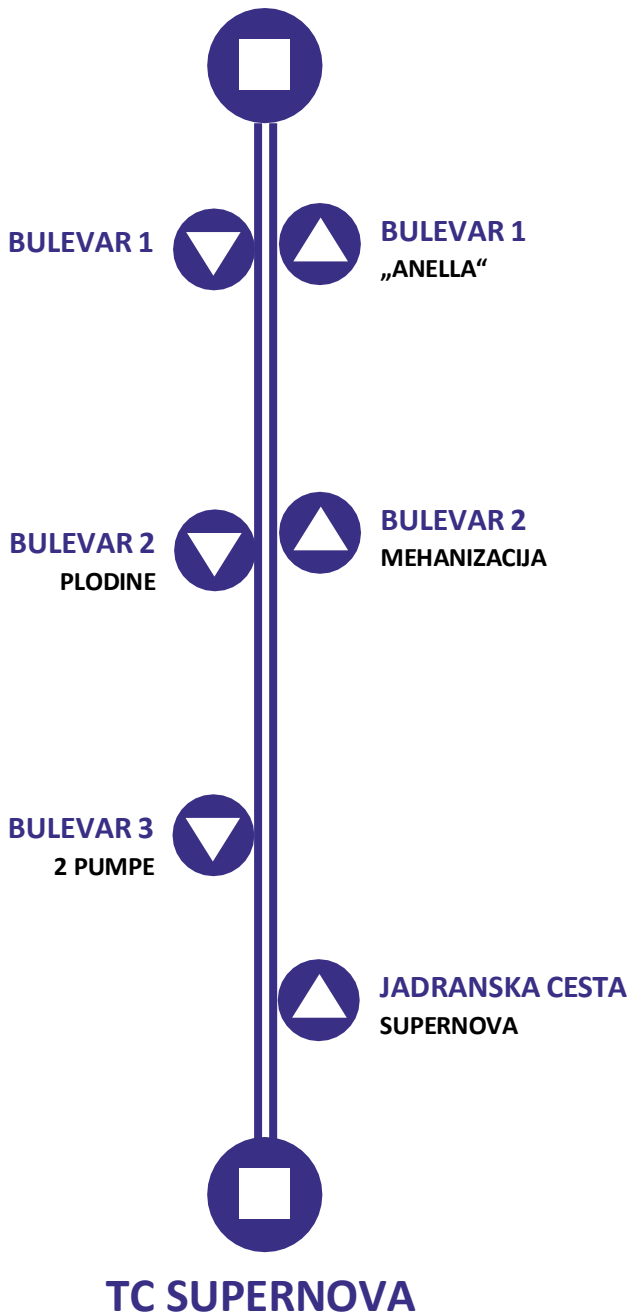

Između stanica oko 3 min. App. Between stations

11B

SUPERNOVA

KOLODVOR

POLASCI RADNIM DANOM DEPARTURES – WORKING DAYS

KOLODVOR

07:10

| | | |
|-------|-------|-------|
| 07:45 | 08:45 | 09:45 |
| 10:45 | 11:45 | 12:45 |
| 13:50 | 14:45 | 15:45 |
| 16:45 | 17:45 | 18:45 |
| 19:50 | 20:50 | |

SUPERNOVA

| | | |
|-------|-------|-------|
| 07:20 | 08:00 | 09:00 |
| 10:00 | 11:00 | 12:00 |
| 13:00 | 14:10 | 15:00 |
| 16:00 | 17:00 | 18:00 |
| 19:00 | 20:10 | 21:10 |
| | 22:10 | |

POLASCI SUBOTOM NEDJELJOM I BLAGDANOM DEPARTURES – SATURDAYS SUNDAYS AND HOLIDAYS

KOLODVOR

| | | |
|-------|-------|-------|
| 07:45 | 08:45 | 09:45 |
| 10:45 | 11:45 | 12:45 |
| 13:50 | 15:50 | 17:50 |
| 19:15 | | |

SUPERNOVA

| | | |
|-------|-------|-------|
| 07:20 | 08:00 | 09:00 |
| 10:00 | 11:00 | 12:00 |
| 13:00 | 14:05 | 16:00 |
| 18:00 | 19:30 | 22:10 |