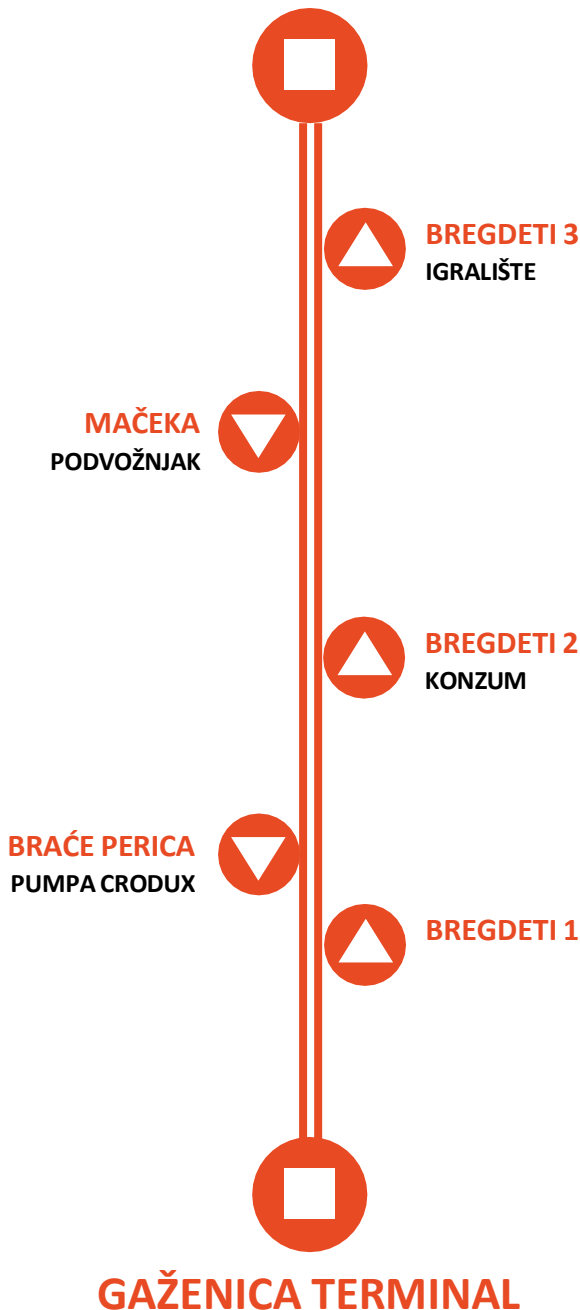

Između stanica oko 3 min. App. betweenstations

AUTOBUSNI KOLODVOR

9A

GAŽENICA (TRAJEKTNA LUKA)

 POLASCI RADNIM DANOM I SUBOTOM
 DEPARTURES – WORKING DAYS AND SATURDAYS

POLAZAK IZ / FROM

KOLODVOR

05:40	06:00	06:50
07:15	07:35	08:15
09:15	10:15	11:15
11:50	12:35	13:15
13:50	14:30	15:15
16:20	17:40	19:05
20:30	21:30	22:40

POLAZAK IZ / FROM

GAŽENICA

06:10	06:40	07:25
07:45	08:45	09:45
10:55	11:20	12:00
12:45	13:25	14:00
15:00	15:55	16:30
17:50	19:10	20:40
21:45	23:00	

 POLASCI NEDJELJOM I PRAZNIKOM
 DEPARTURES – SUNDAYS AND HOLIDAYS

KOLODVOR

06:00	06:50	07:15
07:35	08:15	09:15
10:15	11:15	11:50
12:40	13:15	13:50
14:30	15:15	16:20
17:40	19:05	20:30
21:30	22:40	

GAŽENICA

06:10	06:40	07:25
07:45	08:45	09:45
10:55	11:20	12:00
12:45	13:25	14:00
15:00	15:55	16:30
17:50	19:10	20:40
21:45	23:00	