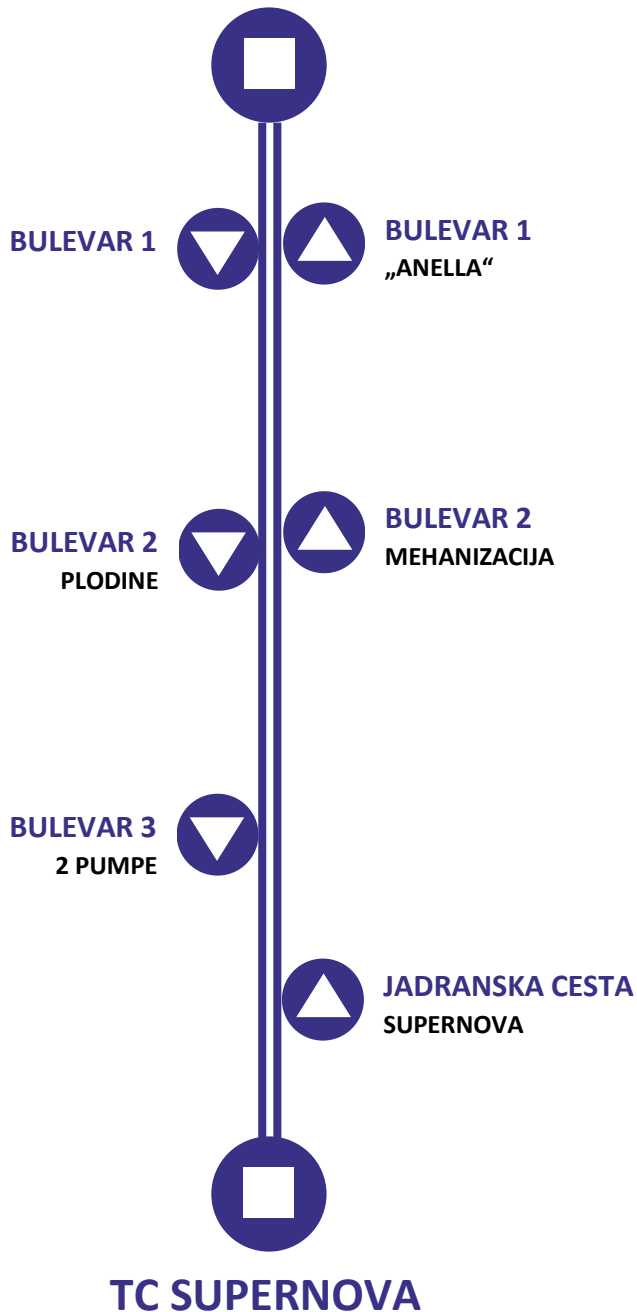

Između stanica oko 3 min. App. Between stations

11B

SUPERNOVA

KOLODVOR

POLASCI RADNIM DANOM DEPARTURES – WORKING DAYS

KOLODVOR			SUPERNOVA		
07:45	08:45	09:45	07:20	08:00	09:00
10:45	11:45	12:45	10:00	11:00	12:00
13:50	14:45	15:45	13:00	14:10	15:00
16:45	17:45	18:45	16:00	17:00	18:00
19:50	20:50		19:00	20:10	21:10
			22:10		

POLASCI SUBOTOM NEDJELJOM I BLAGDANOM DEPARTURES – SATURDAYS SUNDAYS AND HOLIDAYS

KOLODVOR			SUPERNOVA		
07:45	08:45	09:45	07:20	08:00	09:00
10:45	11:45	12:45	10:00	11:00	12:00
13:50	15:50	17:50	13:00	14:05	16:00
19:15			18:00	19:30	22:10