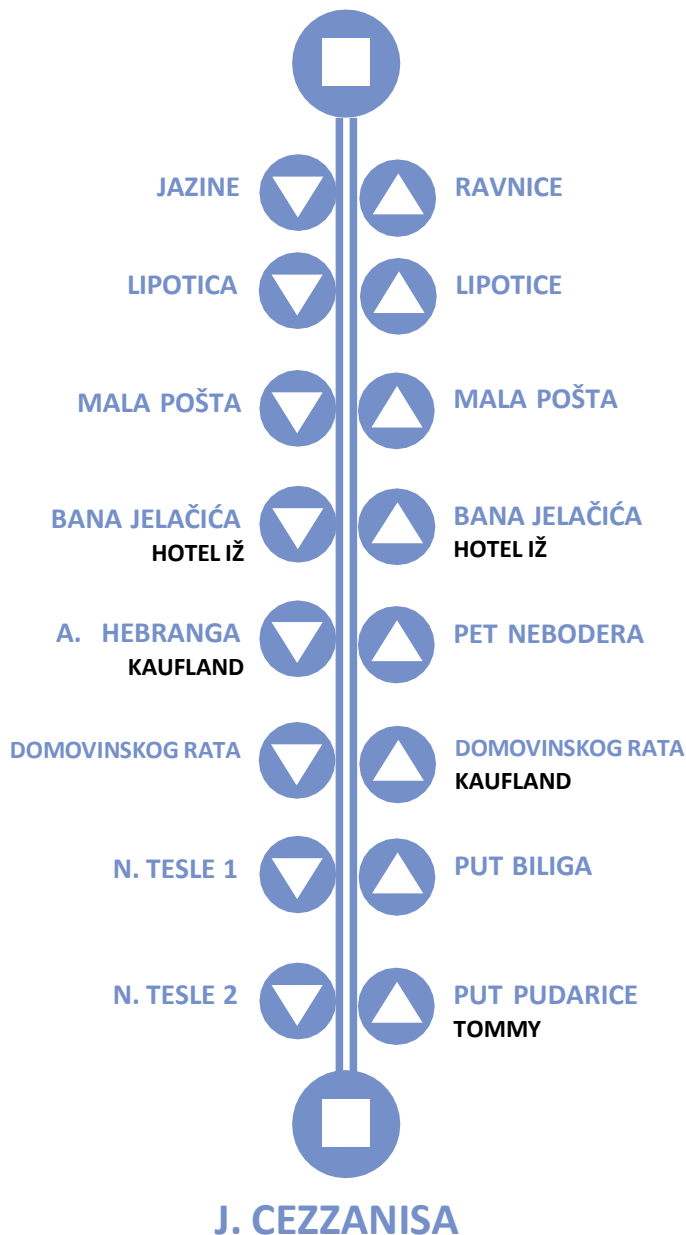

Između stanica oko 3 min. App. Between stations

AUTOBUSNI KOLODVOR

6

PLOVANIJA (BILI BRIG)

 POLASCI RADNIM DANOM
 DEPARTURES – WORKING DAYS

KOLODVOR			B.BRIG		
08:20	09:20	10:20	08:50	09:50	10:50
11:20	12:20	13:20	11:50	12:50	13:50
14:20	15:20	16:20	14:50	15:50	16:50
17:20	18:20	19:20	17:50	18:50	19:50
20:20			20:40		

NE PROMETUJE SUBOTOM, NEDJELJOM I BLAGDANOM
NOT OPERATING ON SATURDAYS, SUNDAYS AND HOLIDAYS.

 VOZNI RED JE PODLOŽAN PROMJENAMA BEZ PRETHODNE NAJAVE
 TIMETABLE IS SUBJECT TO CHANGE WITHOUT PRIOR NOTICE