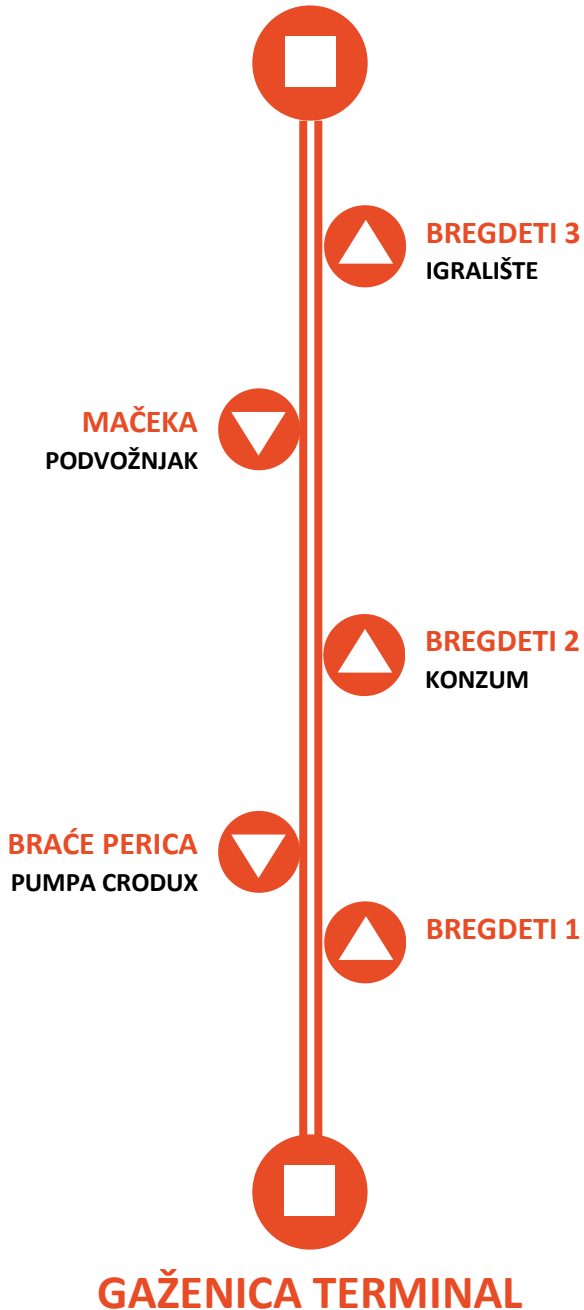

Između stanica oko 3 min. App. betweenstations

AUTOBUSNI KOLODVOR

9A

GAŽENICA (TRAJEKTNA LUKA)

 POLASCI RADNIM DANOM
 DEPARTURES – WORKING DAYS

POLAZAK IZ / FROM

KOLODVOR

05:40	06:00	06:50
07:15	07:35	08:15
09:15	10:15	11:15
11:50	12:40	13:15
13:50	14:30	15:15
16:20	17:40	19:05
20:30	21:30	22:40

POLAZAK IZ / FROM

GAŽENICA

06:05	06:40	07:25
07:45	08:45	09:45
10:55	11:20	12:00
12:50	13:25	14:00
15:00	15:55	16:30
17:50	19:10	20:40
21:45	23:00	

 POLASCI SUBOTOM NEDJELJOM I PRAZNIKOM
 DEPARTURES – SATURDAYS SUNDAYS AND HOLIDAYS

KOLODVOR

06:00	06:50	07:15
07:35	08:15	09:15
10:15	11:15	11:50
12:40	13:15	13:50
14:30	15:15	16:20
17:40	19:05	20:30
21:30	22:40	

GAŽENICA

06:05	06:40	07:25
07:45	08:45	09:45
10:55	11:20	12:00
12:50	13:25	14:00
15:00	15:55	16:30
17:50	19:10	20:40
21:45	23:00	