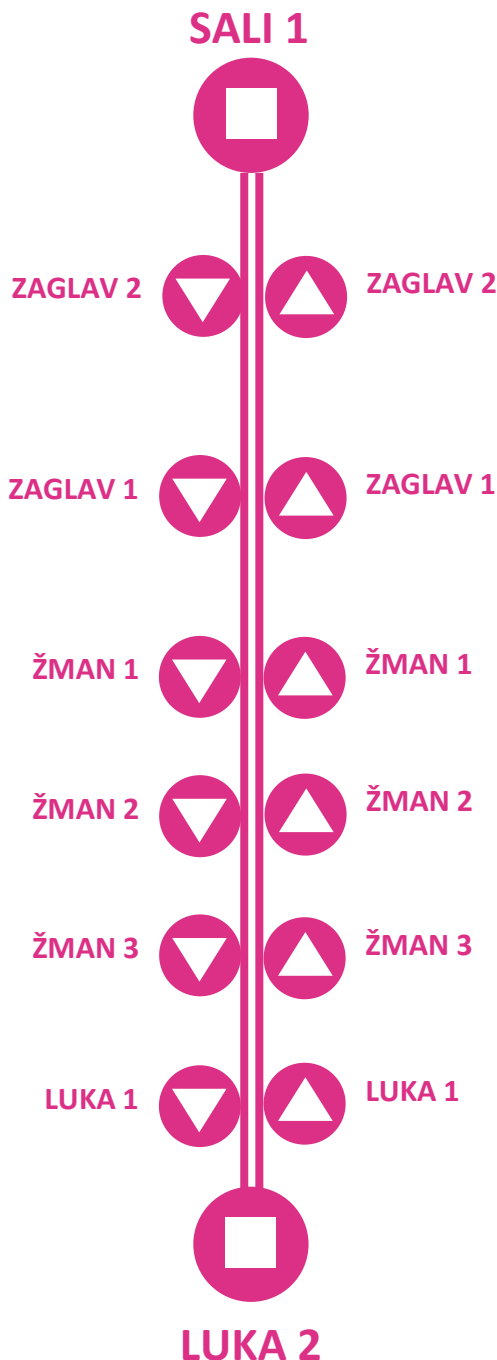

VRIJEDI OD 04.09.2023.

202

SALI – ZAGLAV - LUKA

 POLASCI RADNIM DANOM I SUBOTOM
 DEPARTURES – WORKING DAYS AND SATURDAYS

POLAZAK IZ / FROM

ZAGLAV

 06:35 11:45 15:45
 20:45

POLAZAK IZ / FROM

LUKA

 05:50 07:30 11:00
 15:00 20:00

SALI

 06:45 10:00 11:55
 15:55 20:55

LUKA

 05:50 07:30 11:00
 15:00 20:00

SALI

 06:10 08:00 11:20
 15:20 20:20

ZAGLAV

 06:35 11:45 15:45
 20:45

 POLASCI NEDJELJOM I BLAGDANOM
 DEPARTURES – SUNDAYS AND HOLIDAYS

ZAGLAV

09:00 17:45 19:25

LUKA

08:15 17:00 18:45

NAPOMENA:

■ On Fridays, the Zaglav – Luka line operates at 16:00