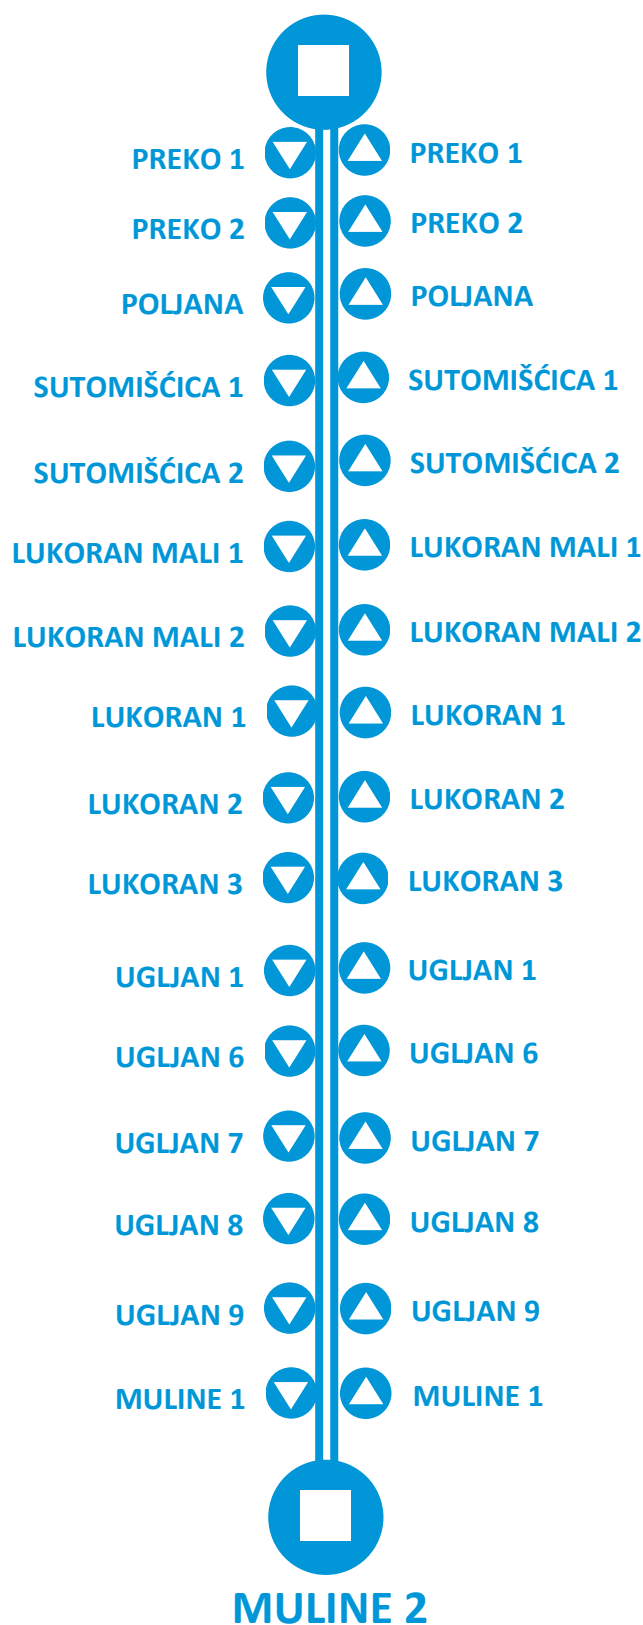

VRIJEDI OD 30.06.2023.

204

PREKO - MULINE

POLASCI RADNIM DANOM

DEPARTURES – WORKING DAYS

PREKO

06:50 08:00 10:00
12:45 14:00 15:15
16:00 18:25 20:00
21:10

MULINE

05:10 06:20 07:20
09:20 11:20 12:20
13:50 15:30 18:00
19:20

*Linija prometuje kroz Sutomišćicu i Lukoran.

*The line travels through Sutomišćica and Lukoran.

PREKO

06:45 08:00 12:45
14:00

BOLNICA

07:20 09:25 11:25
12:25 13:55 15:05
19:25

POLASCI SUBOTOM, NEDJELJOM I BLAGDANOM

DEPARTURES – SATURDAYS, SUNDAYS AND HOLIDAYS

PREKO

06:50 10:00 12:00
14:00 16:00 20:00

MULINE

06:20 07:20 11:20
12:30 14:30 19:20

*Subotom prometuje u 14:10.

*Subotom prometuje u 14:40.

*On Saturdays, it operates at 02:10 pm.

*On Saturdays, it operates at 02:40 pm.

PREKO

06:50 12:00 14:00

BOLNICA

07:25 12:35 13:55
14:35 19:25

*Subotom prometuje u 14:10.

*Subotom prometuje u 14:45.

*On Saturdays, it operates at 02:10 pm.

*On Saturdays, it operates at 02:45 pm.