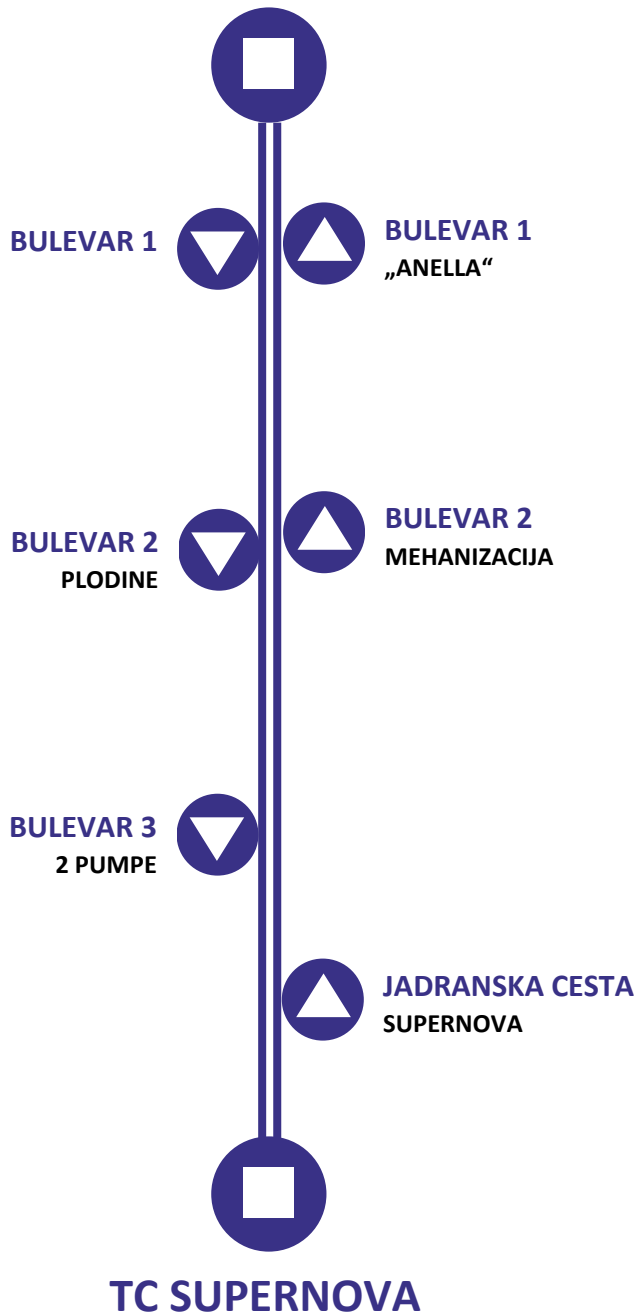

Između stanica oko 3 min. App. Between stations

# 11B

### KOLODVOR

#### POLASCI SUBOTOM NEDJELJOM I BLAGDANOM DEPARTURES – SATURDAYS SUNDAYS AND HOLIDAYS

| KOLODVOR |       |       | SUPERNOVA |       |       |
|----------|-------|-------|-----------|-------|-------|
| 07:45    | 08:45 | 09:45 | 07:20     | 08:00 | 09:00 |
| 10:45    | 11:45 | 12:45 | 10:00     | 11:00 | 12:00 |
| 13:45    | 15:45 | 17:45 | 13:00     | 14:10 | 16:00 |
| 19:15    |       |       | 18:00     | 19:30 | 22:10 |