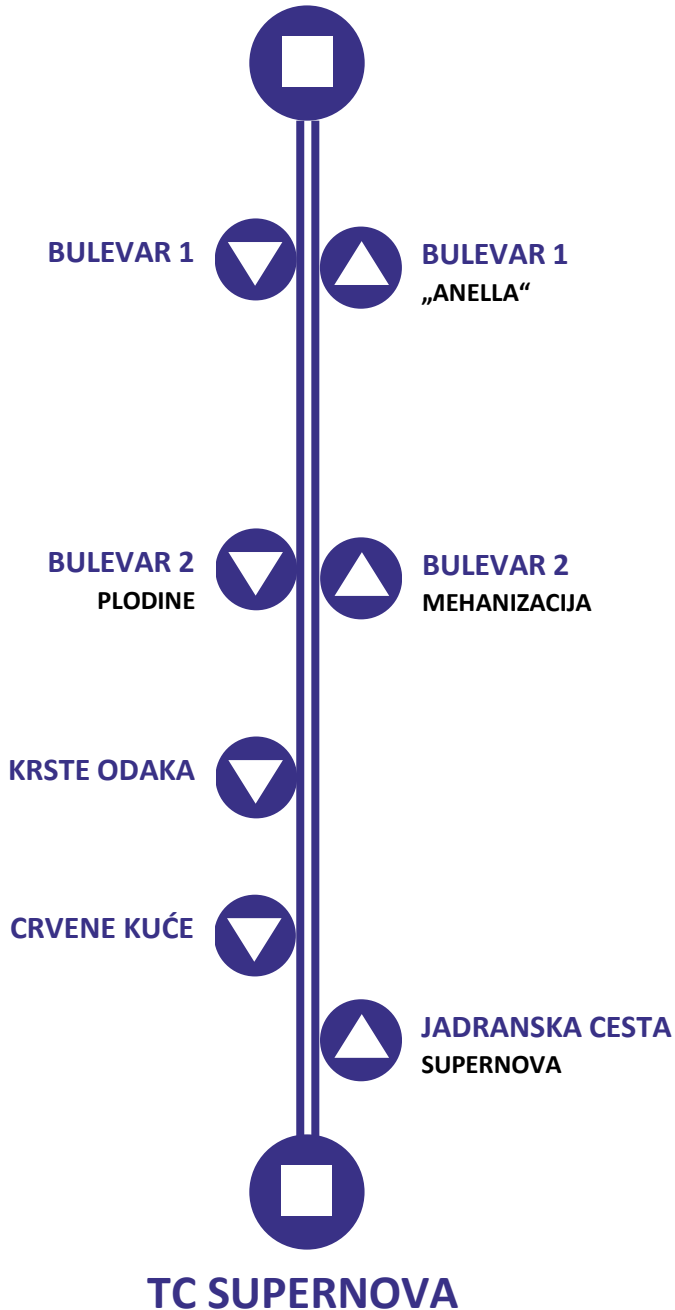

Između stanica oko 3 min. App. Between stations

KOLODVOR

11A

CRVENE KUĆE (SUPERNOVA)
**POLASCI RADNIM DANOM
DEPARTURES – WORKING DAYS**

KOLODVOR			CRVENE KUĆE		
07:45	08:45	10:45	07:15	07:55	08:55
11:45	12:45	13:50	10:55	11:55	12:55
14:45	15:45	16:45	14:00	14:55	15:55
18:45	19:50	20:50	16:55	18:55	20:00
			21:00		

**POLASCI SUBOTOM NEDJELJOM I BLAGDANOM
DEPARTURES – SATURDAYS SUNDAYS AND HOLIDAYS**

KOLODVOR			CRVENE KUĆE		
07:45	08:45	10:45	07:15	07:55	08:55
11:45	12:45	13:45	10:55	11:55	12:55
15:45	17:45	19:15	14:00	15:55	17:55
			19:20		