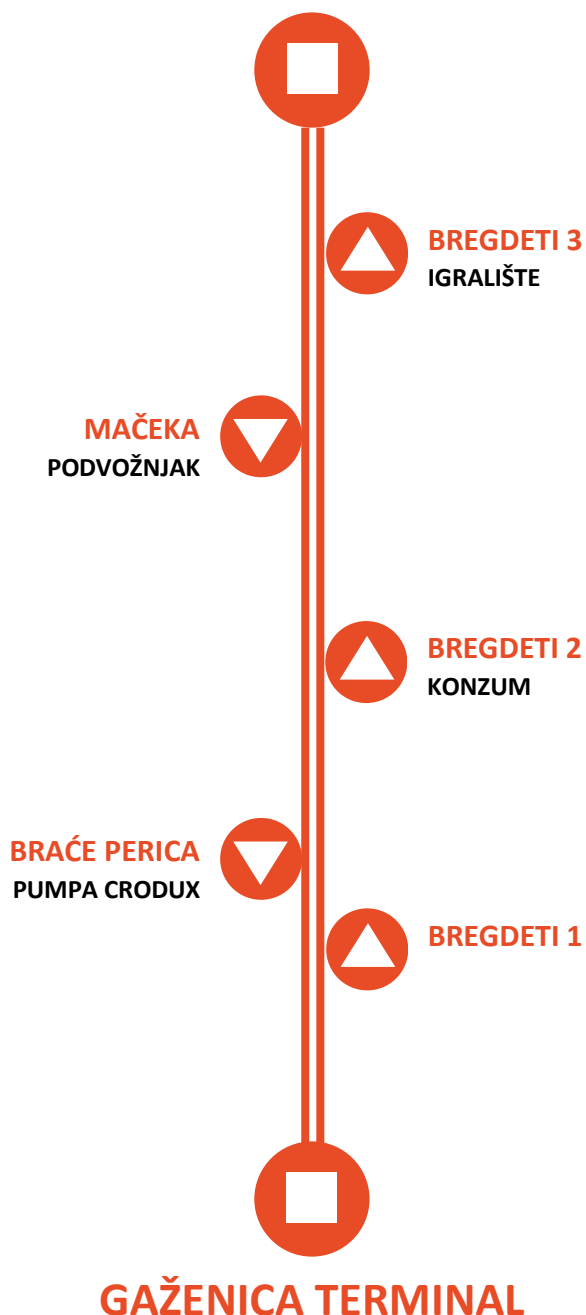

Između stanica oko 3 min. App. betweenstations

AUTOBUSNI KOLODVOR

9A

GAŽENICA (TRAJEKTNA LUKA)

 POLASCI RADNIM DANOM
 DEPARTURES – WORKING DAYS

KOLODVOR			GAŽENICA		
05:40	06:00	06:50	06:15	07:25	07:45
07:15	07:35	08:15	08:45	09:45	10:55
09:15	10:15	11:15	11:20	12:00	12:50
11:50	12:40	13:15	13:25	14:00	15:00
13:50	14:30	15:15	15:55	16:30	17:50
16:20	17:40	19:05	19:10	20:40	23:00
20:30	22:40				

 POLASCI - NEDJELJOM I PRAZNIKOM
 DEPARTURES – SUNDAYS AND HOLIDAYS

KOLODVOR			GAŽENICA		
06:00	06:45	07:15	06:15	07:25	08:45
09:15	11:15	13:15	10:55	12:50	14:00
13:50	15:15	16:20	15:30	16:30	17:50
17:40	19:05	20:30	19:10	20:40	23:00
22:40					