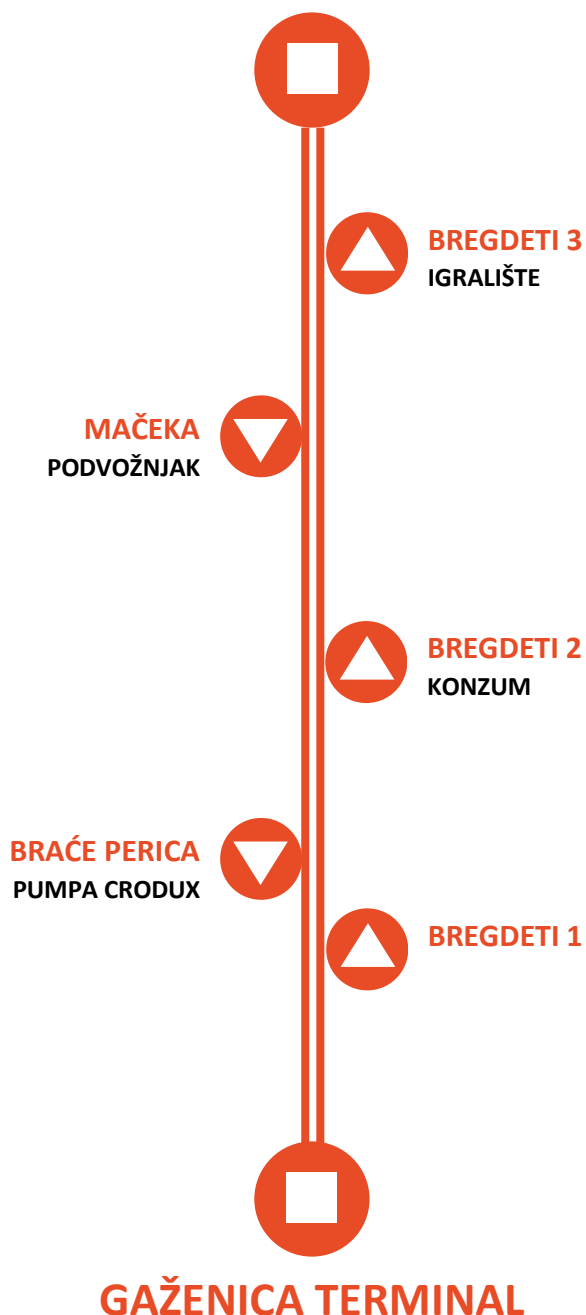

Između stanica oko 3 min. App. betweenstations

AUTOBUSNI KOLODVOR

9A

GAŽENICA (TRAJEKTNA LUKA)

 POLASCI RADNIM DANOM
 DEPARTURES – WORKING DAYS

KOLODVOR			GAŽENICA		
05:40	06:00	06:50	06:15	07:25	07:45
07:15	07:35	08:15	08:45	09:45	10:55
09:15	10:15	11:15	11:20	12:00	12:50
11:50	12:40	13:15	13:25	14:00	15:00
13:50	14:30	15:15	15:55	16:30	17:50
16:20	17:40	19:05	19:10	20:40	23:00
20:30	22:40				

 POLASCI - NEDJELJOM I PRAZNIKOM
 DEPARTURES – SUNDAYS AND HOLIDAYS

KOLODVOR			GAŽENICA		
06:00	06:50	07:15	06:15	07:25	08:45
09:15	11:15	13:15	10:55	12:50	14:00
13:50	15:15	16:20	15:30	16:30	17:50
17:40	19:05	20:30	19:10	20:40	23:00
22:40					