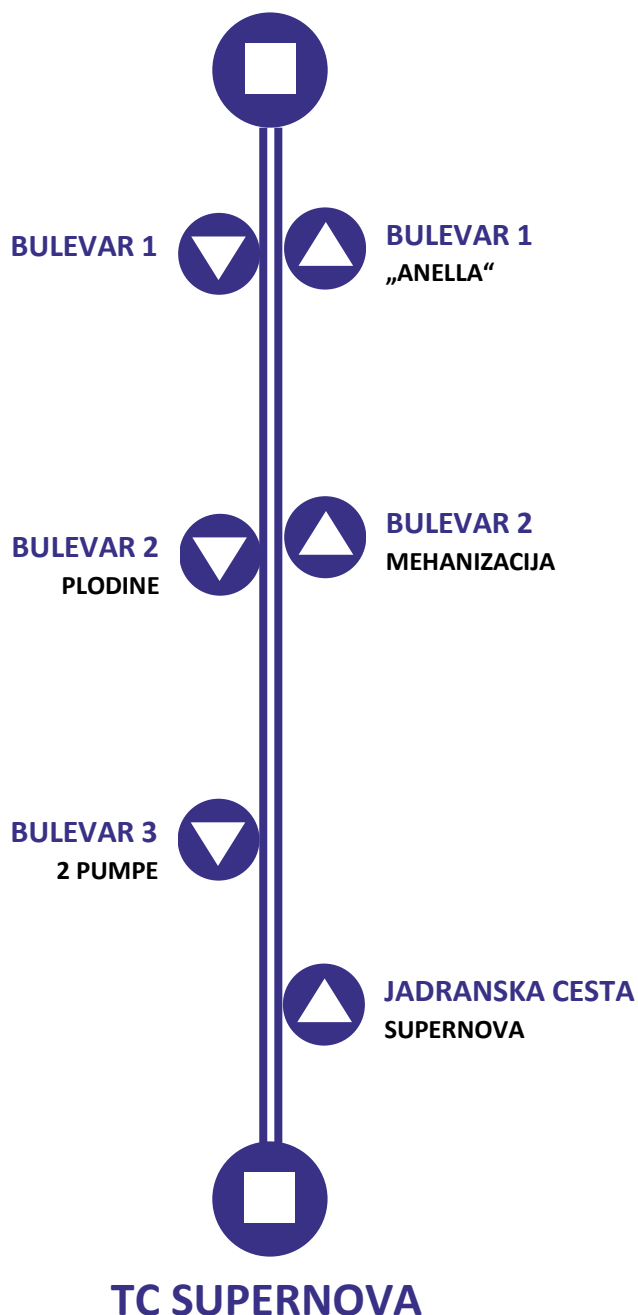

Između stanica oko 3 min. App. Between stations

11B

SUPERNOVA

KOLODVOR

POLASCI RADNIM DANOM DEPARTURES – WORKING DAYS

KOLODVOR			SUPERNOVA		
07:45	08:45	09:45	07:20	08:00	09:00
10:45	11:45	12:45	10:00	11:00	12:00
13:50	14:45	15:45	13:00	14:10	15:00
16:45	17:45	18:45	16:00	17:00	18:00
19:50	20:50		19:00	20:10	21:10

POLASCI SUBOTOM NEDJELJOM I BLAGDANOM DEPARTURES – SATURDAYS SUNDAYS AND HOLIDAYS

KOLODVOR			SUPERNOVA		
07:50	08:50	09:50	07:20	08:00	09:00
10:50	11:50	12:50	10:00	11:00	12:00
13:50	15:50	17:50	13:00	14:10	16:00
19:15			18:00	19:30	21:10