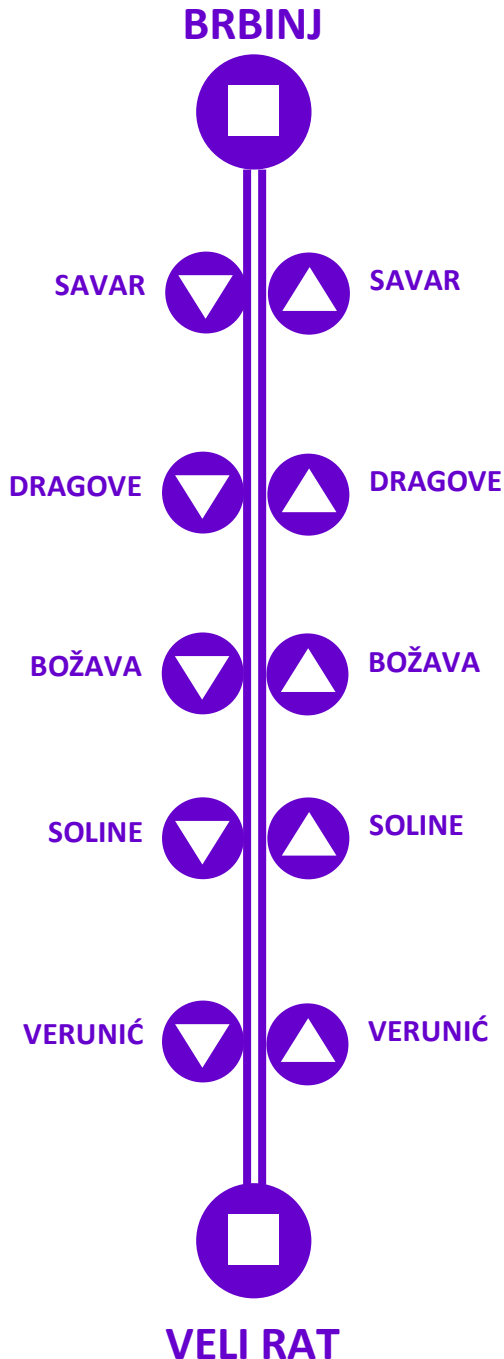

VRIJEDI OD 26.08.-02.10.2022.

201

BRBINJ – VELI RAT

POLASCI RADNIM DANOM I SUBOTOM DEPARTURES – WORKING DAYS AND SATURDAYS

POLAZAK IZ/FROM BRBINJ			POLAZAK IZ/FROM VELI RAT		
PON-UTO-SRI-ČET / MON-TUE-WED-THU			MON-TUE-WED-THU		
11:45	16:45	22:15	04:30	10:30	16:00
PETAK / FRIDAY			FRIDAY		
11:45	18:30	22:15	04:30	17:30	
SUBOTA / SATURDAY			SATURDAY		
09:45	13:45	16:45	04:30	12:45	15:50
22:15					

POLASCI NEDJELJOM I BLAGDANOM DEPARTURES – SUNDAYS AND HOLIDAYS

BRBINJ		VELI RAT	
10:45	14:45	09:45	17:30

NAPOMENA:

- Linija Veli Rat – Brbinj ne prometuje ponedjeljkom i srijedom
- Linija prometuje 27.08.
- Od 28.08. do 02.10. prometuje iz Velog Rata u 16.30

NOTICE:

- On Monday and Wednesday bus does not operate
- Bus operates 27.08.
- 28.08. to 02.10. bus operates from Veli Rat in 16.30