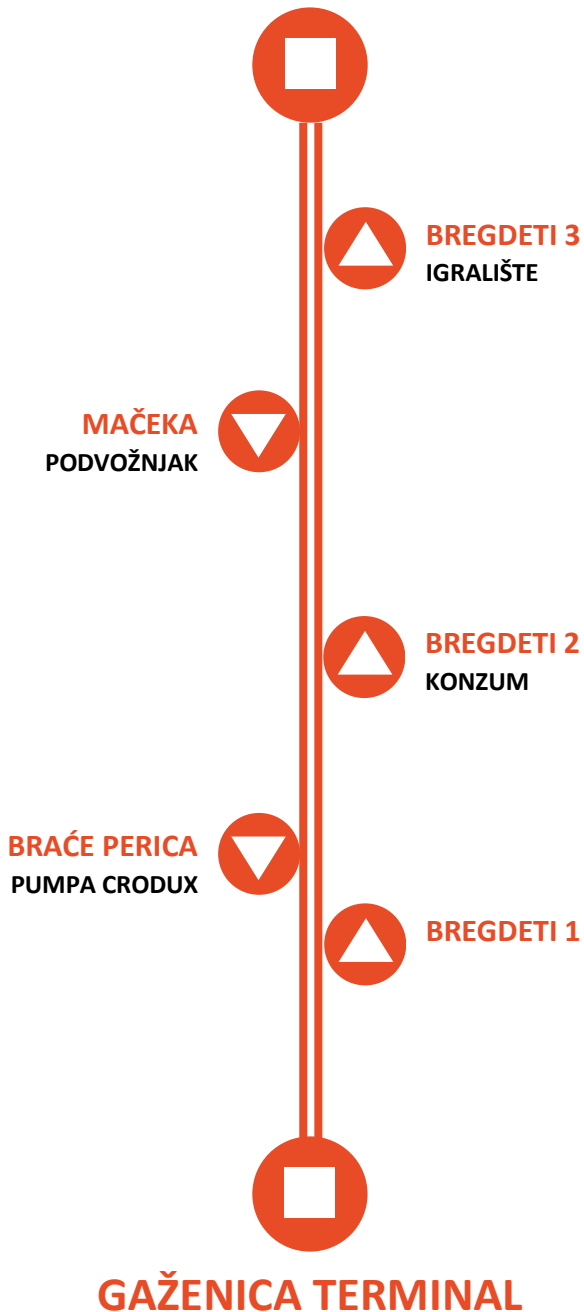

Između stanica oko 3 min. App. Betweenstations

**AUTOBUSNI KOLODVOR****9A****GAŽENICA (TRAJEKTNA LUKA)**RADNIM DANOM, SUBOTOM, NEDJELJOM I PRAZNIKOM  
WORKING DAYS, SATURDAYS, SUNDAYS AND HOLIDAYS**KOLODVOR**

05:40	06:00	06:50	06:05	06:40	07:25
07:15	07:35	08:15	07:45	08:45	09:45
09:15	10:15	11:15	10:55	11:55	13:00
12:15	13:15	13:50	13:40	14:00	15:00
14:30	15:15	16:20	15:55	16:30	17:50
17:40	19:05	20:30	19:10	20:40	22:30
22:15					

**GAŽENICA**