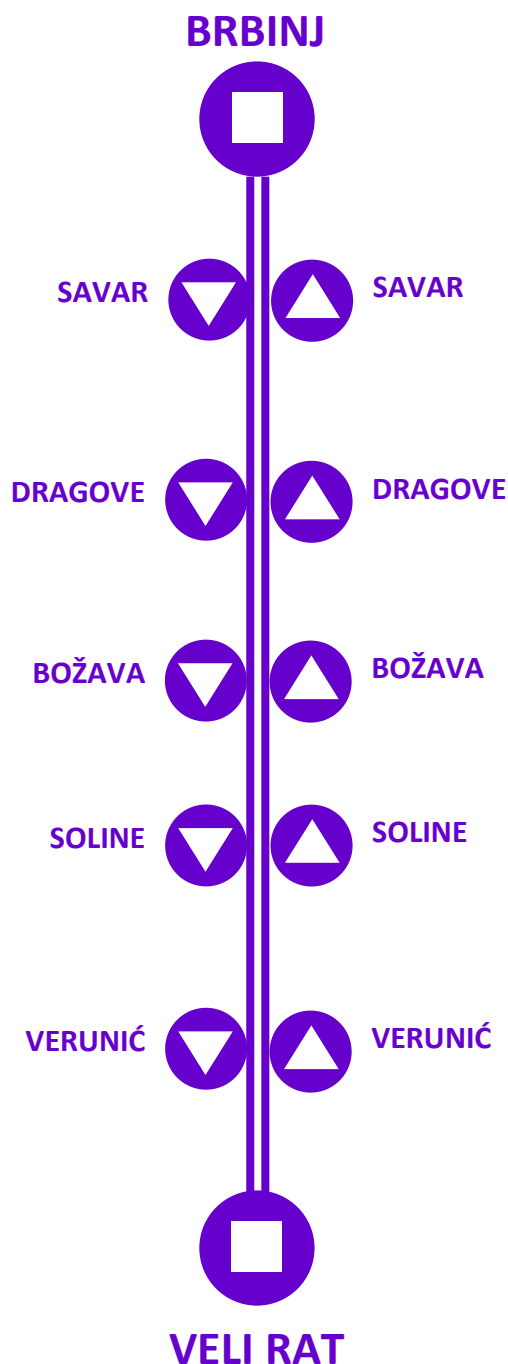

VRIJEDI OD 22.07.-21.08.2022.

201

BRBINJ – VELI RAT

POLASCI RADNIM DANOM I SUBOTOM
DEPARTURES – WORKING DAYS AND SATURDAYS

POLAZAK IZ/FROM BRBINJ			POLAZAK IZ/FROM VELI RAT		
PON-UTO-SRI-ČET / MON-TUE-WED-THU			MON-TUE-WED-THU		
11:45	16:45	22:15	04:30	10:30	16:00
PETAK / FRIDAY			FRIDAY		
09:45	13:45	18:45	04:30	12:45	17:45
SUBOTA / SATURDAY			SATURDAY		
09:45	13:45	16:45	04:30	12:45	15:50
18:45			17:45		

POLASCI NEDJELJOM I BLAGDANOM
DEPARTURES – SUNDAYS AND HOLIDAYS

BRBINJ			VELI RAT		
09:45	13:45	18:20	08:30	12:45	17:30

NAPOMENA:

- Linija Veli Rat – Brbinj ne prometuje ponedjeljkom i srijedom
- 04.08.2022. autobus prometuje u 18:30