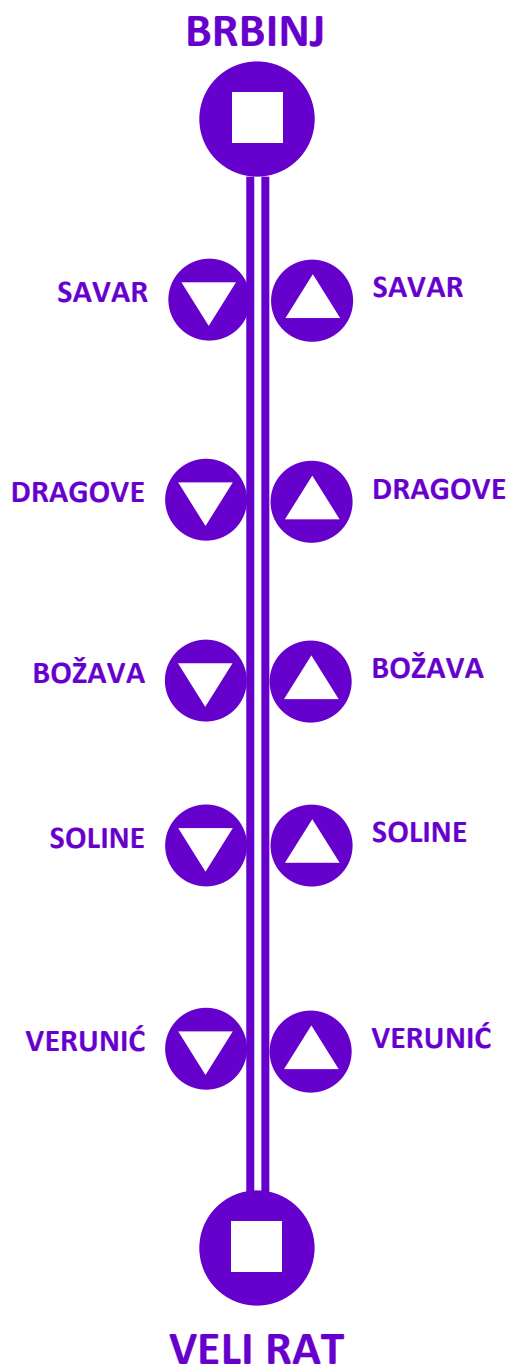

VRIJEDI OD 15.07.-21.08.2022.

201

BRBINJ – VELI RAT

POLASCI RADNIM DANOM I SUBOTOM
DEPARTURES – WORKING DAYS AND SATURDAYS

POLAZAK IZ/FROM BRBINJ			POLAZAK IZ/FROM VELI RAT		
PON-UTO-SRI-ČET / MON-TUE-WED-THU			MON-TUE-WED-THU		
11:45	16:45	22:15	04:30	10:30	16:00
PETAK / FRIDAY			FRIDAY		
09:45	13:45	18:45	04:30	12:45	17:45
SUBOTA / SATURDAY			SATURDAY		
09:45	13:45	16:45	04:30	12:45	15:50
18:45			17:45		

POLASCI NEDJELJOM I BLAGDANOM
DEPARTURES – SUNDAYS AND HOLIDAYS

BRBINJ			VELI RAT		
09:45	13:45	18:45	08:30	12:45	17:45

NAPOMENA:

- Linija Veli Rat – Brbinj ne prometuje ponedjeljkom i srijedom
- 04.08.2022. autobus prometuje u 18:30