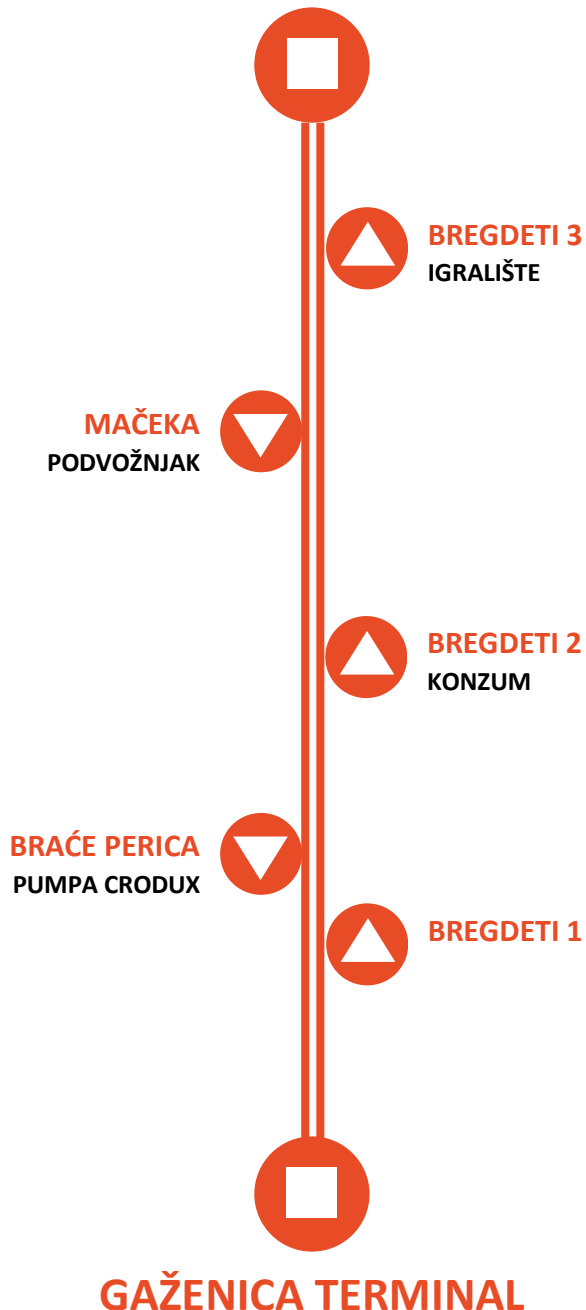

Između stanica oko 3 min. App. Betweenstations

AUTOBUSNI KOLODVOR

9A

GAŽENICA (TRAJEKTNA LUKA)

POLASCI RADNIM DANOM

DEPARTURES – WORKING DAYS

KOLODVOR

05:40	06:00	06:50
07:15	07:35	08:15
09:15	10:15	11:15
11:50	12:40	13:15
13:50	14:30	15:15
16:20	17:40	19:05
20:30	21:30	22:40

GAŽENICA

06:05	06:40	07:25
07:45	08:45	09:45
10:55	11:20	12:00
12:50	13:25	14:00
15:00	15:55	16:30
17:50	19:10	20:40
21:45	23:00	

POLASCI SUBOTOM NEDJELJOM I PRAZNIKOM

DEPARTURES – SATURDAYS, SUNDAYS AND HOLIDAYS

KOLODVOR

06:00	06:50	07:15
07:35	08:15	09:15
10:15	11:15	11:50
12:40	13:15	13:50
14:30	15:15	16:20
17:40	19:05	20:30
21:30	22:40	

GAŽENICA

06:05	06:40	07:25
07:45	08:45	09:45
10:55	11:20	12:00
12:50	13:25	14:00
15:00	15:55	16:30
17:50	19:10	20:40
21:45	23:00	