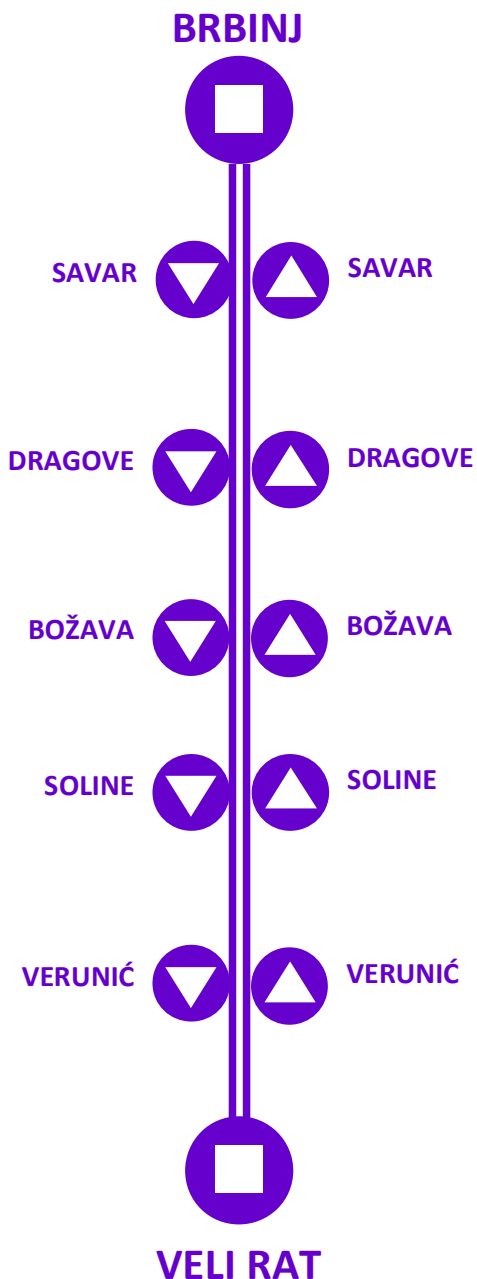

VRIJEDI OD 04.01.2022.

201

BRBINJ – VELI RAT

 POLASCI RADNIM DANOM I SUBOTOM
 DEPARTURES – WORKING DAYS AND SATURDAYS

BRBINJ			VELI RAT	
PON-SRI-ČET / MON-WED-THU				
13:45	16:45	21:45	04:30	16:00
UTORAK / TUESDAY				
11:30	16:00	22:00	04:30	17:30
PETAK / FRIDAY				
11:45	18:30	22:15	04:30	17:30
SUBOTA/SATURDAY				
13:45	16:10	21:45	04:30	15:10

 POLASCI NEDJELJOM I BLAGDANOM
 DEPARTURES – SUNDAYS AND HOLIDAYS

BRBINJ	VELI RAT
10:15	15:30

NAPOMENA:

- Ponedjeljkom, srijedom i petkom prometuje linija 5:30 Brbinj-Sali i 10:00 Sali-Brbinj.

- On monday, wednesday and friday bus operates from 5:30 Brbinj – Sali and at 10:00 Sali -Brbinj.

 VOZNI RED JE PODLOŽAN PROMJENAMA BEZ PRETHODNE NAJAVE
 TIMETABLE IS SUBJECT TO CHANGE WITHOUT PRIOR NOTICE