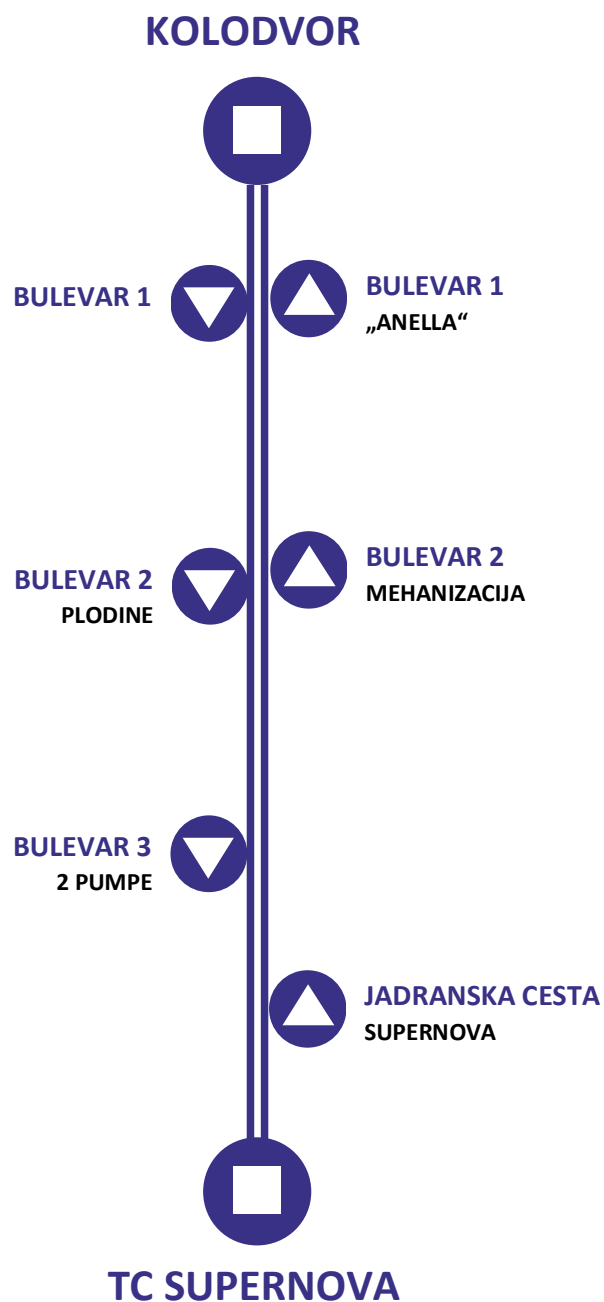

Između stanica oko 3 min. App. Between stations

11B

SUPERNOVA

 POLASCI RADNIM DANOM
 DEPARTURES – WORKING DAYS

KOLODVOR			SUPERNOVA		
07:45	08:45	09:45	07:20	08:00	09:00
10:45	11:45	12:45	10:00	11:00	12:00
13:50	14:45	15:45	13:00	14:10	15:00
16:45	17:45	18:45	16:00	17:00	18:00
19:50	20:50		19:00	20:10	21:10

 POLASCI SUBOTOM NEDJELJOM I BLAGDANOM
 DEPARTURES – SATURDAYS SUNDAYS AND HOLIDAYS

KOLODVOR			SUPERNOVA		
07:45	08:45	09:45	07:20	08:00	09:00
10:45	11:45	12:45	10:00	11:00	12:00
13:50	15:50	17:50	13:00	14:05	16:00
19:15			18:00	19:30	21:10

 VOZNI RED JE PODLOŽAN PROMJENAMA BEZ PRETHODNE NAJAVE
 TIMETABLE IS SUBJECT TO CHANGE WITHOUT PRIOR NOTICE