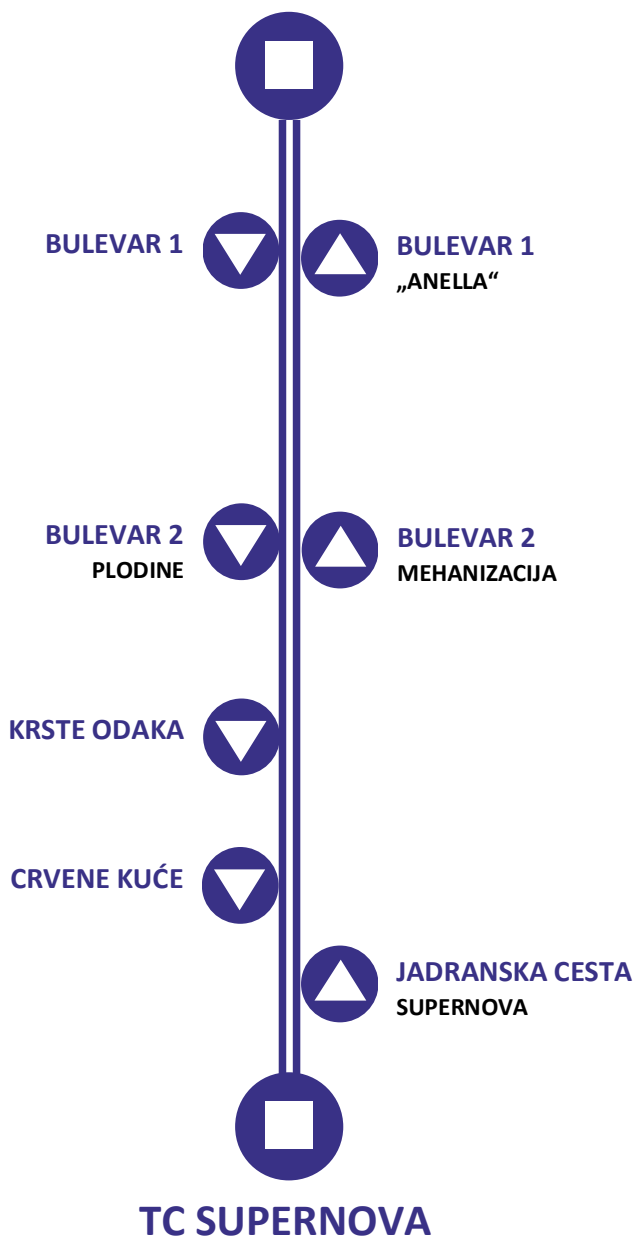

Između stanica oko 3 min. App. Between stations

KOLODVOR

11A

CRVENE KUĆE (SUPERNOVA)
**POLASCI RADNIM DANOM
DEPARTURES – WORKING DAYS**

KOLODVOR			CRVENE KUĆE		
07:45	08:45	10:45	07:15	07:55	08:55
11:45	12:45	13:50	10:55	11:55	12:55
14:45	15:45	16:45	14:00	14:55	15:55
18:45	19:50	20:50	16:55	18:55	20:00
			21:00		

**POLASCI SUBOTOM NEDJELJOM I BLAGDANOM
DEPARTURES – SATURDAYS SUNDAYS AND HOLIDAYS**

KOLODVOR			CRVENE KUĆE		
07:45	08:45	10:45	07:15	07:55	08:55
11:45	12:45	13:50	10:55	11:55	12:55
15:50	17:50	19:15	14:00	15:55	17:55
			19:20		

 VOZNI RED JE PODLOŽAN PROMJENAMA BEZ PRETHODNE NAJAVE
 TIMETABLE IS SUBJECT TO CHANGE WITHOUT PRIOR NOTICE