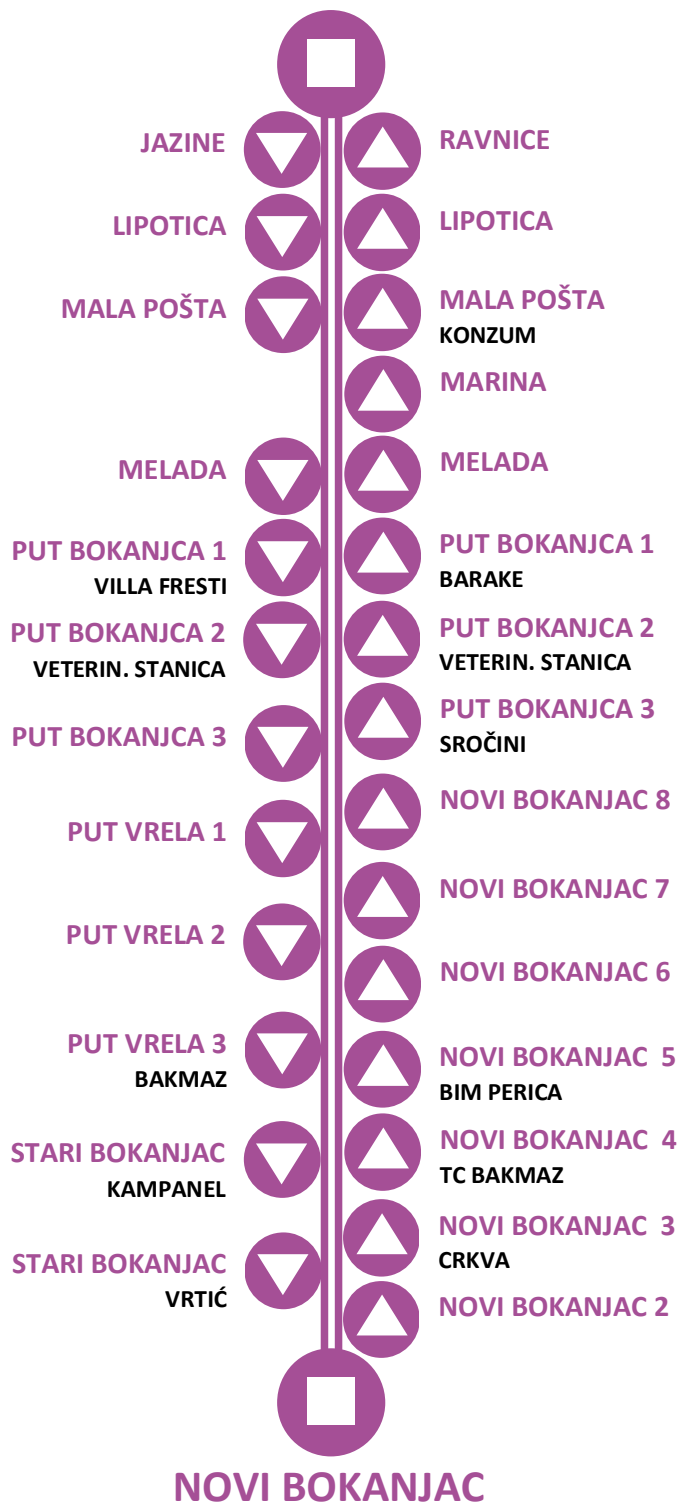

Između stanica oko 3 min. App. between stations

AUTOBUSNI KOLODVOR

7
BOKANJAC (NOVO NASELJE)

 POLASCI RADNIM DANOM
 DEPARTURES – WORKING DAYS

KOLODVOR			BOKANJAC		
05:00	05:45	06:40	05:15	06:15	07:20
07:00	07:50	08:20	08:15	08:45	09:15
08:50	09:20	09:50	09:45	10:15	10:45
10:20	10:50	11:20	11:15	11:45	12:15
11:50	12:20	12:50	12:45	13:15	13:35
13:20	13:40	14:00	13:55	14:15	14:45
14:20	14:50	15:20	15:15	15:45	16:15
15:50	16:20	16:50	16:45	17:15	17:45
17:20	17:50	18:20	18:15	18:45	19:15
18:50	19:20	19:50	19:45	20:15	20:35
20:20	20:50	21:20	21:15	21:35	22:35
22:20					

 POLASCI SUBOTOM NEDJELJOM I BLAGDANOM
 DEPARTURES – SATURDAYS SUNDAYS AND HOLIDAYS

KOLODVOR			BOKANJAC		
05:45	06:40	07:50	06:15	07:15	08:15
08:50	09:50	10:50	09:15	10:15	11:15
11:50	12:50	13:40	12:15	13:15	13:55
14:20	15:20	16:20	14:45	15:45	16:45
17:20	18:20	19:20	17:45	18:45	19:45
20:20	21:20	22:20	20:35	21:35	22:35

 VOZNI RED JE PODLOŽAN PROMJENAMA BEZ PRETHODNE NAJAVE
 TIMETABLE IS SUBJECT TO CHANGE WITHOUT PRIOR NOTICE