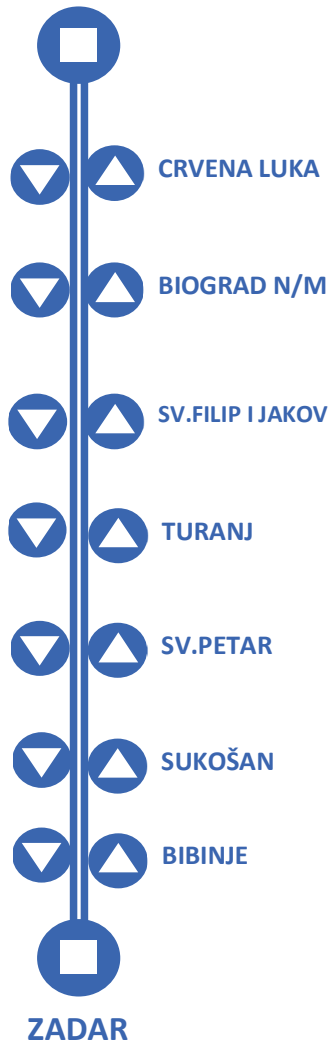

VRIJEDI OD 06.09.2021

120

ZADAR – PAKOŠTANE

PAKOŠTANE

POLASCI RADNIM DANOM
DEPARTURES – WORKING DAYS
ZADAR
PAKOŠTANE
RADNIM DANOM / WORKING DAYS

05:20	06:20	07:15	06:20	06:40	07:30
08:30	10:45	11:30	08:15	09:15	12:20
11:45	12:50	13:30	12:50	13:40	15:10
14:20	18:20	19:50	18:15		
20:30					

SUBOTA / SATURDAY

06:20	07:15	11:30	07:30	08:20	12:20
12:50	14:20		13:40	15:10	

POLASCI NEDJELJOM I BLAGDANOM
DEPARTURES – SUNDAYS AND HOLIDAYS
ZADAR
PAKOŠTANE

---:-- ---:-- ---:-- | ---:-- ---:-- ---:--

 VOZNI RED JE PODLOŽAN PROMJENAMA BEZ PRETHODNE NAJAVE
 TIMETABLE IS SUBJECT TO CHANGE WITHOUT PRIOR NOTICE