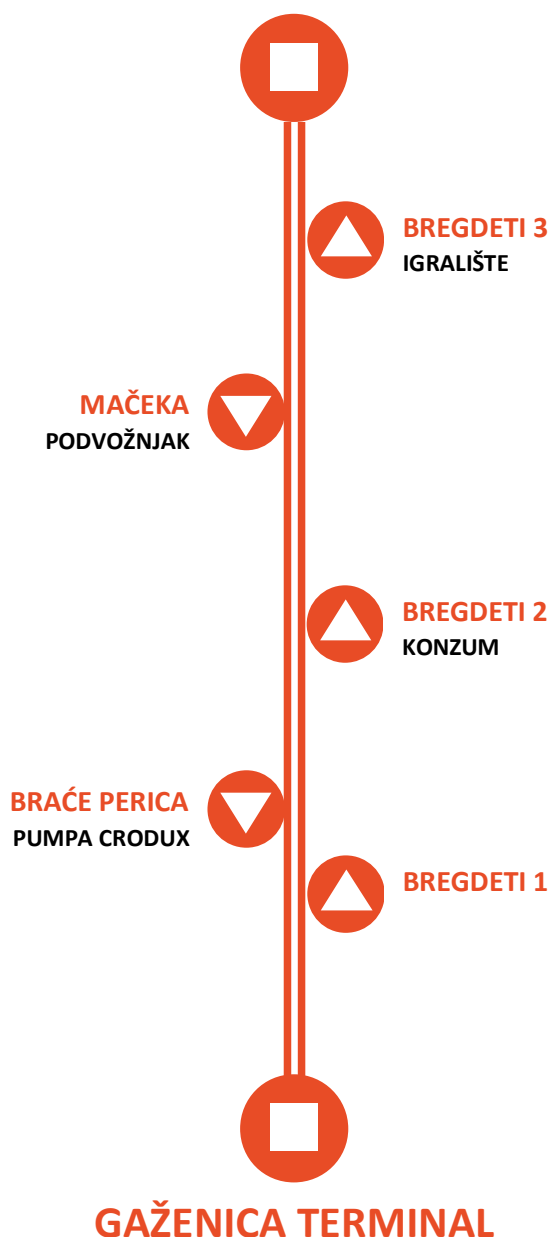

Između stanica oko 3 min. App. betweenstations

AUTOBUSNI KOLODVOR

9A

GAŽENICA (TRAJEKTNA LUKA)

 POLASCI RADNIM DANOM
 DEPARTURES – WORKING DAYS

KOLODVOR			GAŽENICA		
05:40	06:00	06:50	06:10	06:40	07:30
07:15	07:35	08:15	07:45	08:45	09:45
09:15	10:15	11:15	11:00	11:20	12:00
11:50	12:40	13:15	12:50	13:30	14:00
13:50	14:30	15:15	15:00	16:00	16:30
16:20	17:40	19:00	17:50	19:10	20:40
19:15	20:30	21:30	21:45	23:00	
22:40					

 POLASCI SUBOTOM NEDJELJOM I PRAZNIKOM
 DEPARTURES – SATURDAYS SUNDAYS AND HOLIDAYS

KOLODVOR			GAŽENICA		
06:00	06:50	07:15	06:10	06:40	07:30
07:35	08:15	09:15	07:45	08:45	09:45
10:15	11:15	11:50	11:00	11:20	12:00
12:40	13:15	13:50	12:50	13:30	14:00
14:30	15:15	16:20	15:00	16:00	16:30
17:40	19:00	19:15	17:50	19:10	20:40
20:30	21:30	22:40	21:45	23:00	