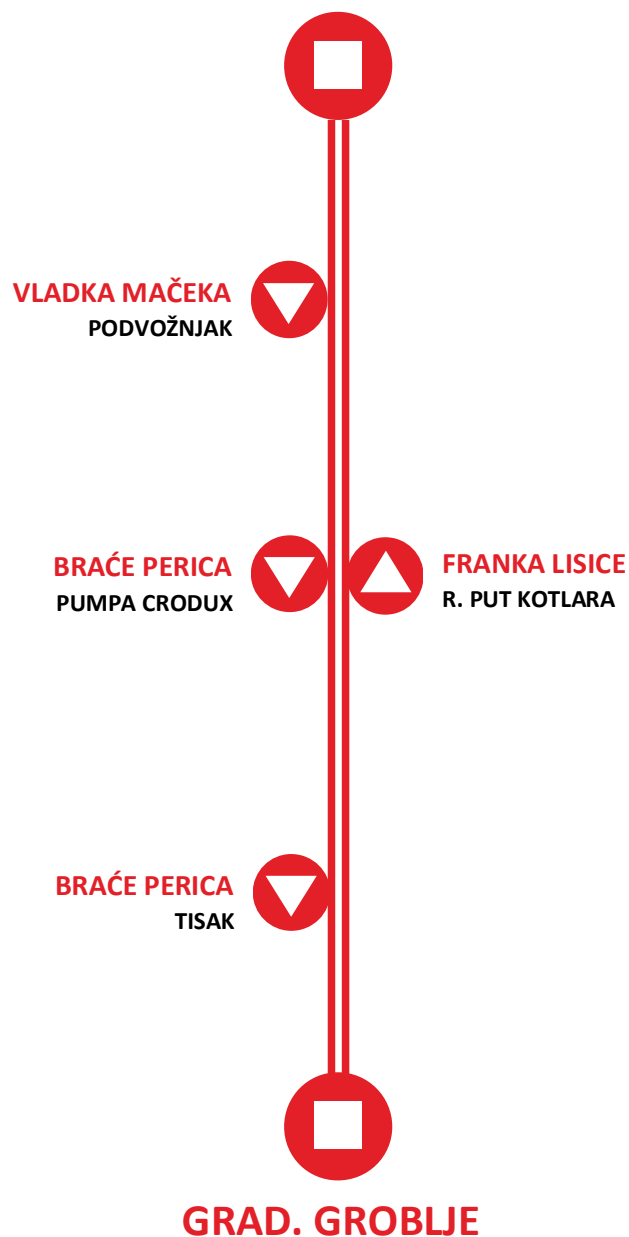

Između stanica oko 3 min. App. between stations

AUTOBUSNI KOLODVOR

8B

GRADSKO GROBLJE
**POLASCI RADNIM
DEPARTURES – WORKING DAYS**
KOLODVOR

07:40	08:40	09:40
10:40	11:40	12:40
13:40	14:40	15:40
16:40	17:40	18:40
19:40	21:10	

GRAD. GROBLJE

07:45	08:45	09:45
10:45	11:45	12:45
13:45	14:45	15:45
16:45	17:45	18:45
19:45	21:15	

**POLASCI SUBOTOM NEDJELJOM I PRAZNIKOM
DEPARTURES – SATURDAYS SUNDAYS AND HOLIDAYS**
KOLODVOR

07:40	08:40	09:40
10:40	13:10	14:10
15:10	16:10	17:10
18:10	19:10	20:10
21:10		

GRAD. GROBLJE

07:45	08:45	09:45
10:45	13:15	14:15
15:15	16:15	17:15
18:15	19:15	20:15
21:15		

 VOZNI RED JE PODLOŽAN PROMJENAMA BEZ PRETHODNE NAJAVE
TIMETABLE IS SUBJECT TO CHANGE WITHOUT PRIOR NOTICE