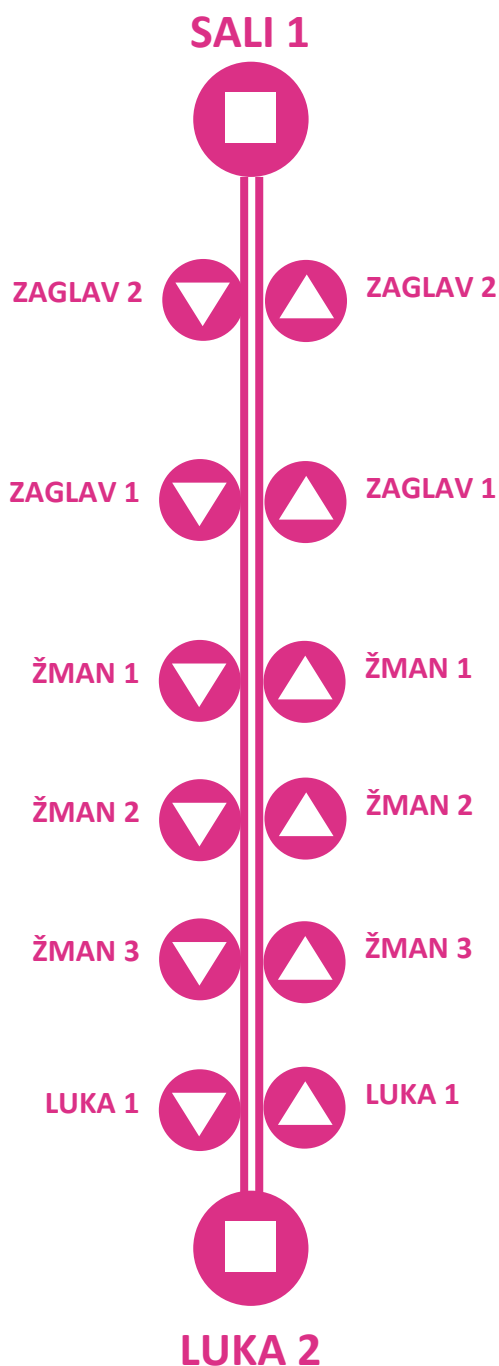

# 202

SALI – ZAGLAV - LUKA

 POLASCI RADNIM DANOM I SUBOTOM  
 DEPARTURES – WORKING DAYS AND SATURDAYS

**ZAGLAV**

 06:45 10:05 12:00  
 13:20 15:50 21:00

**LUKA**

 06:20 07:30 11:30  
 15:30 20:30

**SALI**

10:00

**LUKA**

07:30

 POLASCI NEDJELJOM I BLAGDANOM  
 DEPARTURES – SUNDAYS AND HOLIDAYS

**ZAGLAV**

09:15 17:40 19:30

**LUKA**

08:45 17:15 19:00