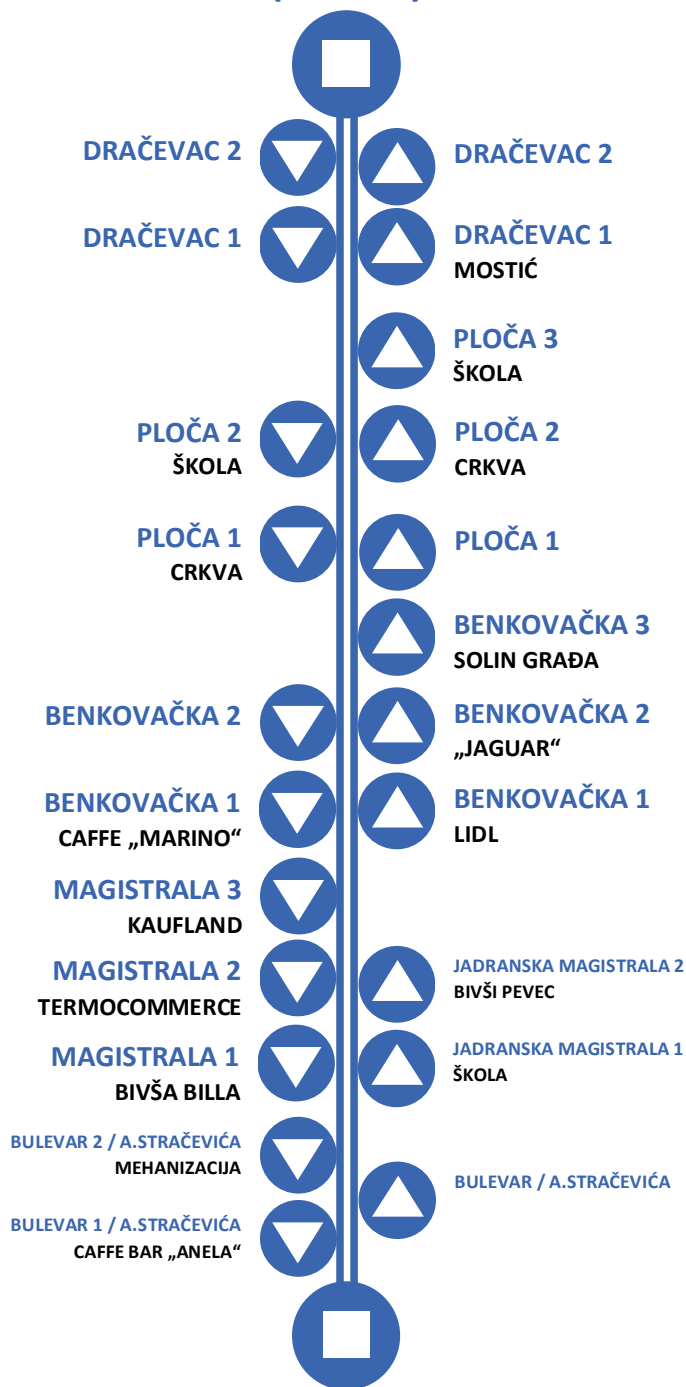

Između stanica oko 3 min. App. between stations

1B

DRAČEVAC

DRAČEVAC 3 (CRKVA)

AUTOBUSNI KOLODVOR

POLASCI RADNIM DANOM DEPARTURES – WORKING DAYS

KOLODVOR

		05:15			
				05:00	05:30
05:45	06:45	07:15	06:00	06:30	07:00
07:45	08:20	09:00	07:30	08:00	08:40
09:40	10:20	11:00	09:20	10:00	10:40
11:40	12:15	12:45	11:20	12:00	12:30
13:15	13:45	14:20	13:00	13:30	14:00
15:00	15:40	16:20	14:40	15:20	16:00
17:00	17:40	18:20	16:40	17:20	18:00
19:15	19:45	20:15	18:40	19:30	20:00
20:45	21:45	22:45	20:30	21:00	22:00

DRAČEVAC

POLASCI SUBOTOM NEDJELJOM I BLAGDANOM DEPARTURES – SATURDAYS SUNDAYS AND HOLIDAYS

KOLODVOR

06:45	07:45	08:45	06:00	07:00	08:00
09:45	10:45	11:45	09:00	10:00	11:00
12:45	13:45	14:45	12:00	13:00	14:00
15:45	16:45	17:45	15:00	16:00	17:00
18:45	19:45	20:45	18:00	19:00	20:00
21:45	22:45		21:00	22:00	

DRAČEVAC

 VOZNI RED JE PODLOŽAN PROMJENAMA BEZ PRETHODNE NAJAVE
 TIMETABLE IS SUBJECT TO CHANGE WITHOUT PRIOR NOTICE