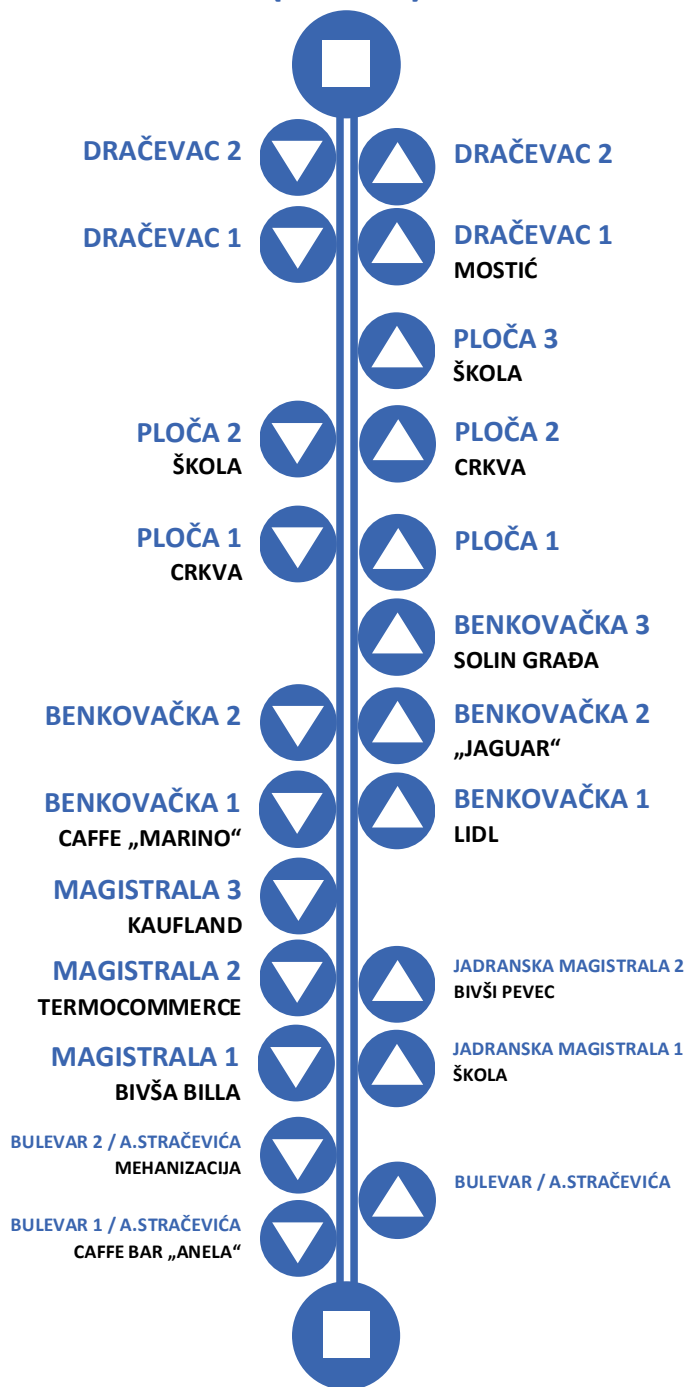

Između stanica oko 3 min. App. between stations

1B

DRAČEVAC

DRAČEVAC 3 (CRKVA)

AUTOBUSNI KOLODVOR

POLASCI RADNIM DANOM DEPARTURES – WORKING DAYS

KOLODVOR

05:45	06:45	07:15
07:45	08:20	09:00
09:40	10:20	11:00
11:40	12:15	12:45
13:15	13:45	14:20
15:00	15:40	16:20
17:00	17:40	18:20
19:15	19:45	20:15
20:45	21:45	22:45

DRAČEVAC

05:30	06:00	07:00
07:30	08:00	08:40
09:20	10:00	10:40
11:20	12:00	12:30
13:00	13:30	14:00
14:40	15:20	16:00
16:40	17:20	18:00
18:40	19:30	20:00
20:30	21:00	22:00

POLASCI SUBOTOM NEDJELJOM I BLAGDANOM DEPARTURES – SATURDAYS SUNDAYS AND HOLIDAYS

KOLODVOR

06:45	07:45	08:45
09:45	10:45	11:45
12:45	13:45	14:45
15:45	16:45	17:45
18:45	19:45	20:45
21:45	22:45	

DRAČEVAC

06:00	07:00	08:00
09:00	10:00	11:00
12:00	13:00	14:00
15:00	16:00	17:00
18:00	19:00	20:00
21:00	22:00	

 VOZNI RED JE PODLOŽAN PROMJENAMA BEZ PRETHODNE NAJAVE
 TIMETABLE IS SUBJECT TO CHANGE WITHOUT PRIOR NOTICE