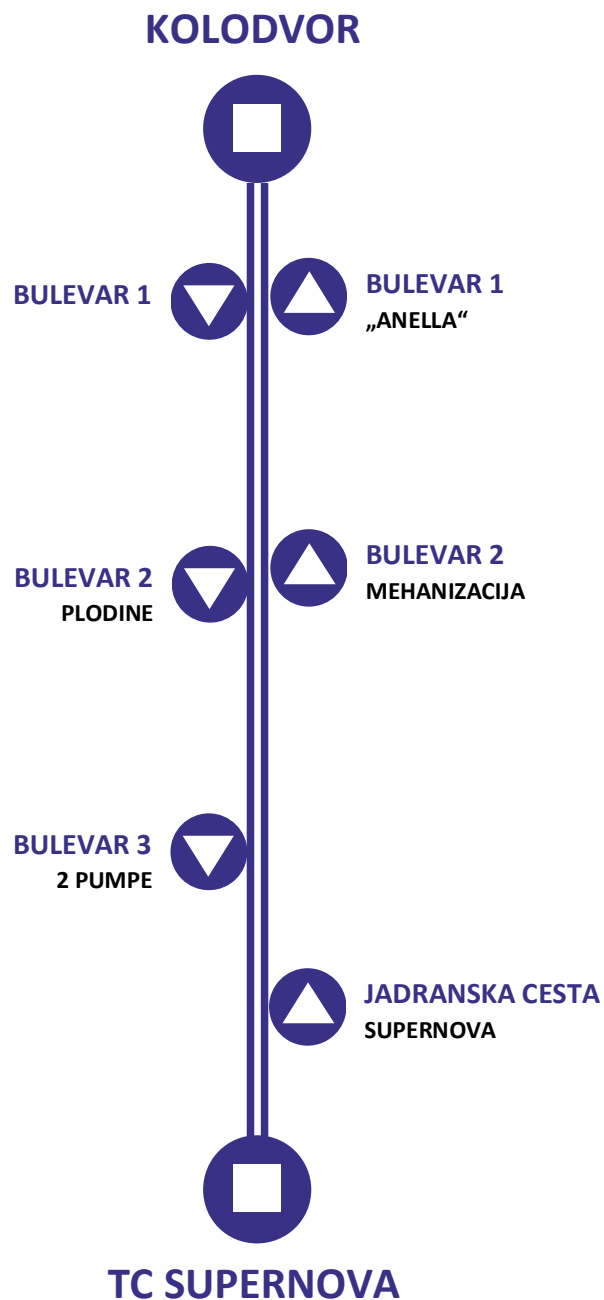

Između stanica oko 3 min. App. Between stations

11B

SUPERNOVA

 POLASCI RADNIM DANOM
 DEPARTURES – WORKING DAYS

KOLODVOR			SUPERNOVA		
07:45	08:45	09:45	07:20	08:00	09:00
10:45	11:45	12:45	10:00	11:00	12:00
13:50	14:45	15:45	13:00	14:10	15:00
16:45	17:45	18:45	16:00	17:00	18:00
19:50	20:50		19:00	20:10	21:10

 POLASCI SUBOTOM NEDJELJOM I BLAGDANOM
 DEPARTURES – SATURDAYS SUNDAYS AND HOLIDAYS

KOLODVOR			SUPERNOVA		
07:50	08:50	09:50	07:20	08:00	09:00
10:50	11:50	12:50	10:00	11:00	12:00
13:50	15:50	17:50	13:00	14:10	16:00
19:15			18:00	19:30	21:10

 VOZNI RED JE PODLOŽAN PROMJENAMA BEZ PRETHODNE NAJAVE
 TIMETABLE IS SUBJECT TO CHANGE WITHOUT PRIOR NOTICE