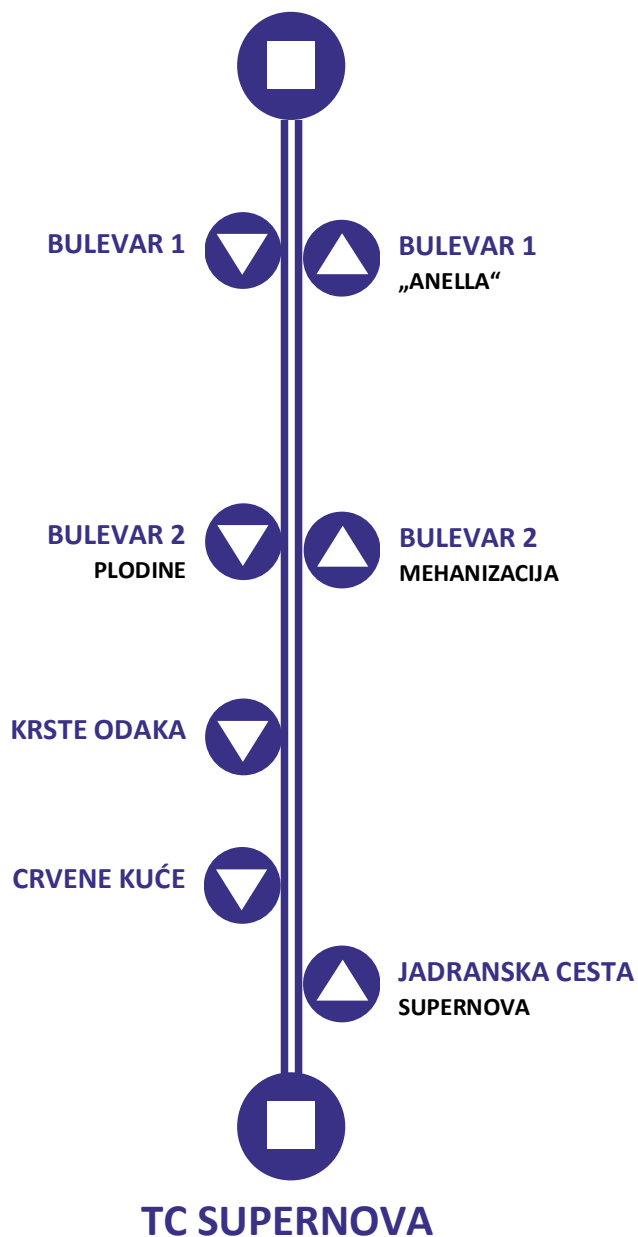

Između stanica oko 3 min. App. Between stations

KOLODVOR

11A

CRVENE KUĆE (SUPERNOVA)
POLASCI RADNIM DANOM
DEPARTURES – WORKING DAYS

KOLODVOR			CRVENE KUĆE		
07:45	08:45	10:45	07:15	07:55	08:55
11:45	12:45	13:50	10:55	11:55	12:55
14:45	15:45	16:45	14:00	14:55	15:55
18:45	19:50	20:50	16:55	18:55	20:00
			21:00		

POLASCI SUBOTOM NEDJELJOM I BLAGDANOM
DEPARTURES – SATURDAYS SUNDAYS AND HOLIDAYS

KOLODVOR			CRVENE KUĆE		
07:45	08:45	10:45	07:15	07:55	08:55
11:45	12:45	13:50	10:55	11:55	12:55
15:50	17:50	19:15	14:00	15:55	17:55
			19:25		

 VOZNI RED JE PODLOŽAN PROMJENAMA BEZ PRETHODNE NAJAVE
 TIMETABLE IS SUBJECT TO CHANGE WITHOUT PRIOR NOTICE