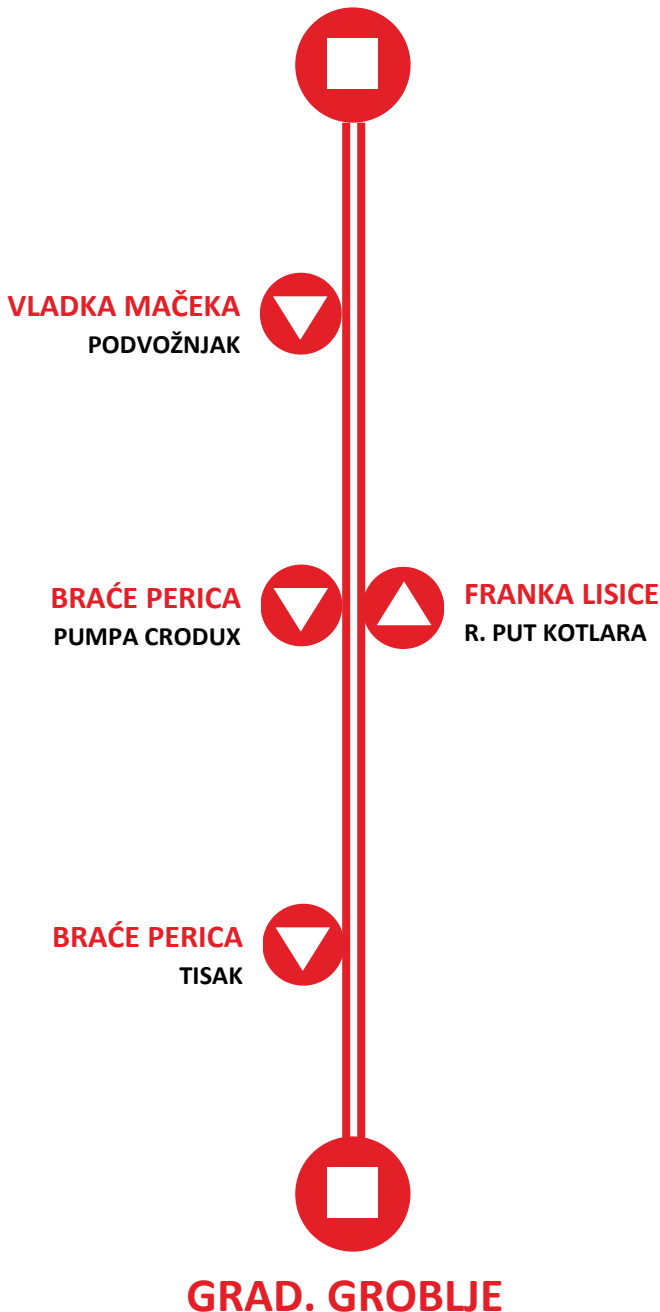

Između stanica oko 3 min. App. between stations

AUTOBUSNI KOLODVOR**8B****GRADSKO GROBLJE**

(Vrijedi od 03.07.2021.)

POLASCI RADNIM**DEPARTURES – WORKING DAYS****KOLODVOR**

07:40	08:40	09:40
10:40	11:40	12:40
13:40	14:40	15:40
16:40	17:40	18:40
19:40	21:10	

GRAD. GROBLJE

07:45	08:45	09:45
10:45	11:45	12:45
13:45	14:45	15:45
16:45	17:45	18:45
19:45	21:15	

POLASCI SUBOTOM NEDJELJOM I PRAZNIKOM**DEPARTURES – SATURDAYS SUNDAYS AND HOLIDAYS****KOLODVOR**

07:40	08:40	09:40
10:40	13:10	14:10
15:10	16:10	17:10
18:10	19:10	20:10
21:10	22:10	

GRAD. GROBLJE

07:45	08:45	09:45
10:45	13:15	14:15
15:15	16:15	17:15
18:15	19:15	20:15
21:15	22:15	